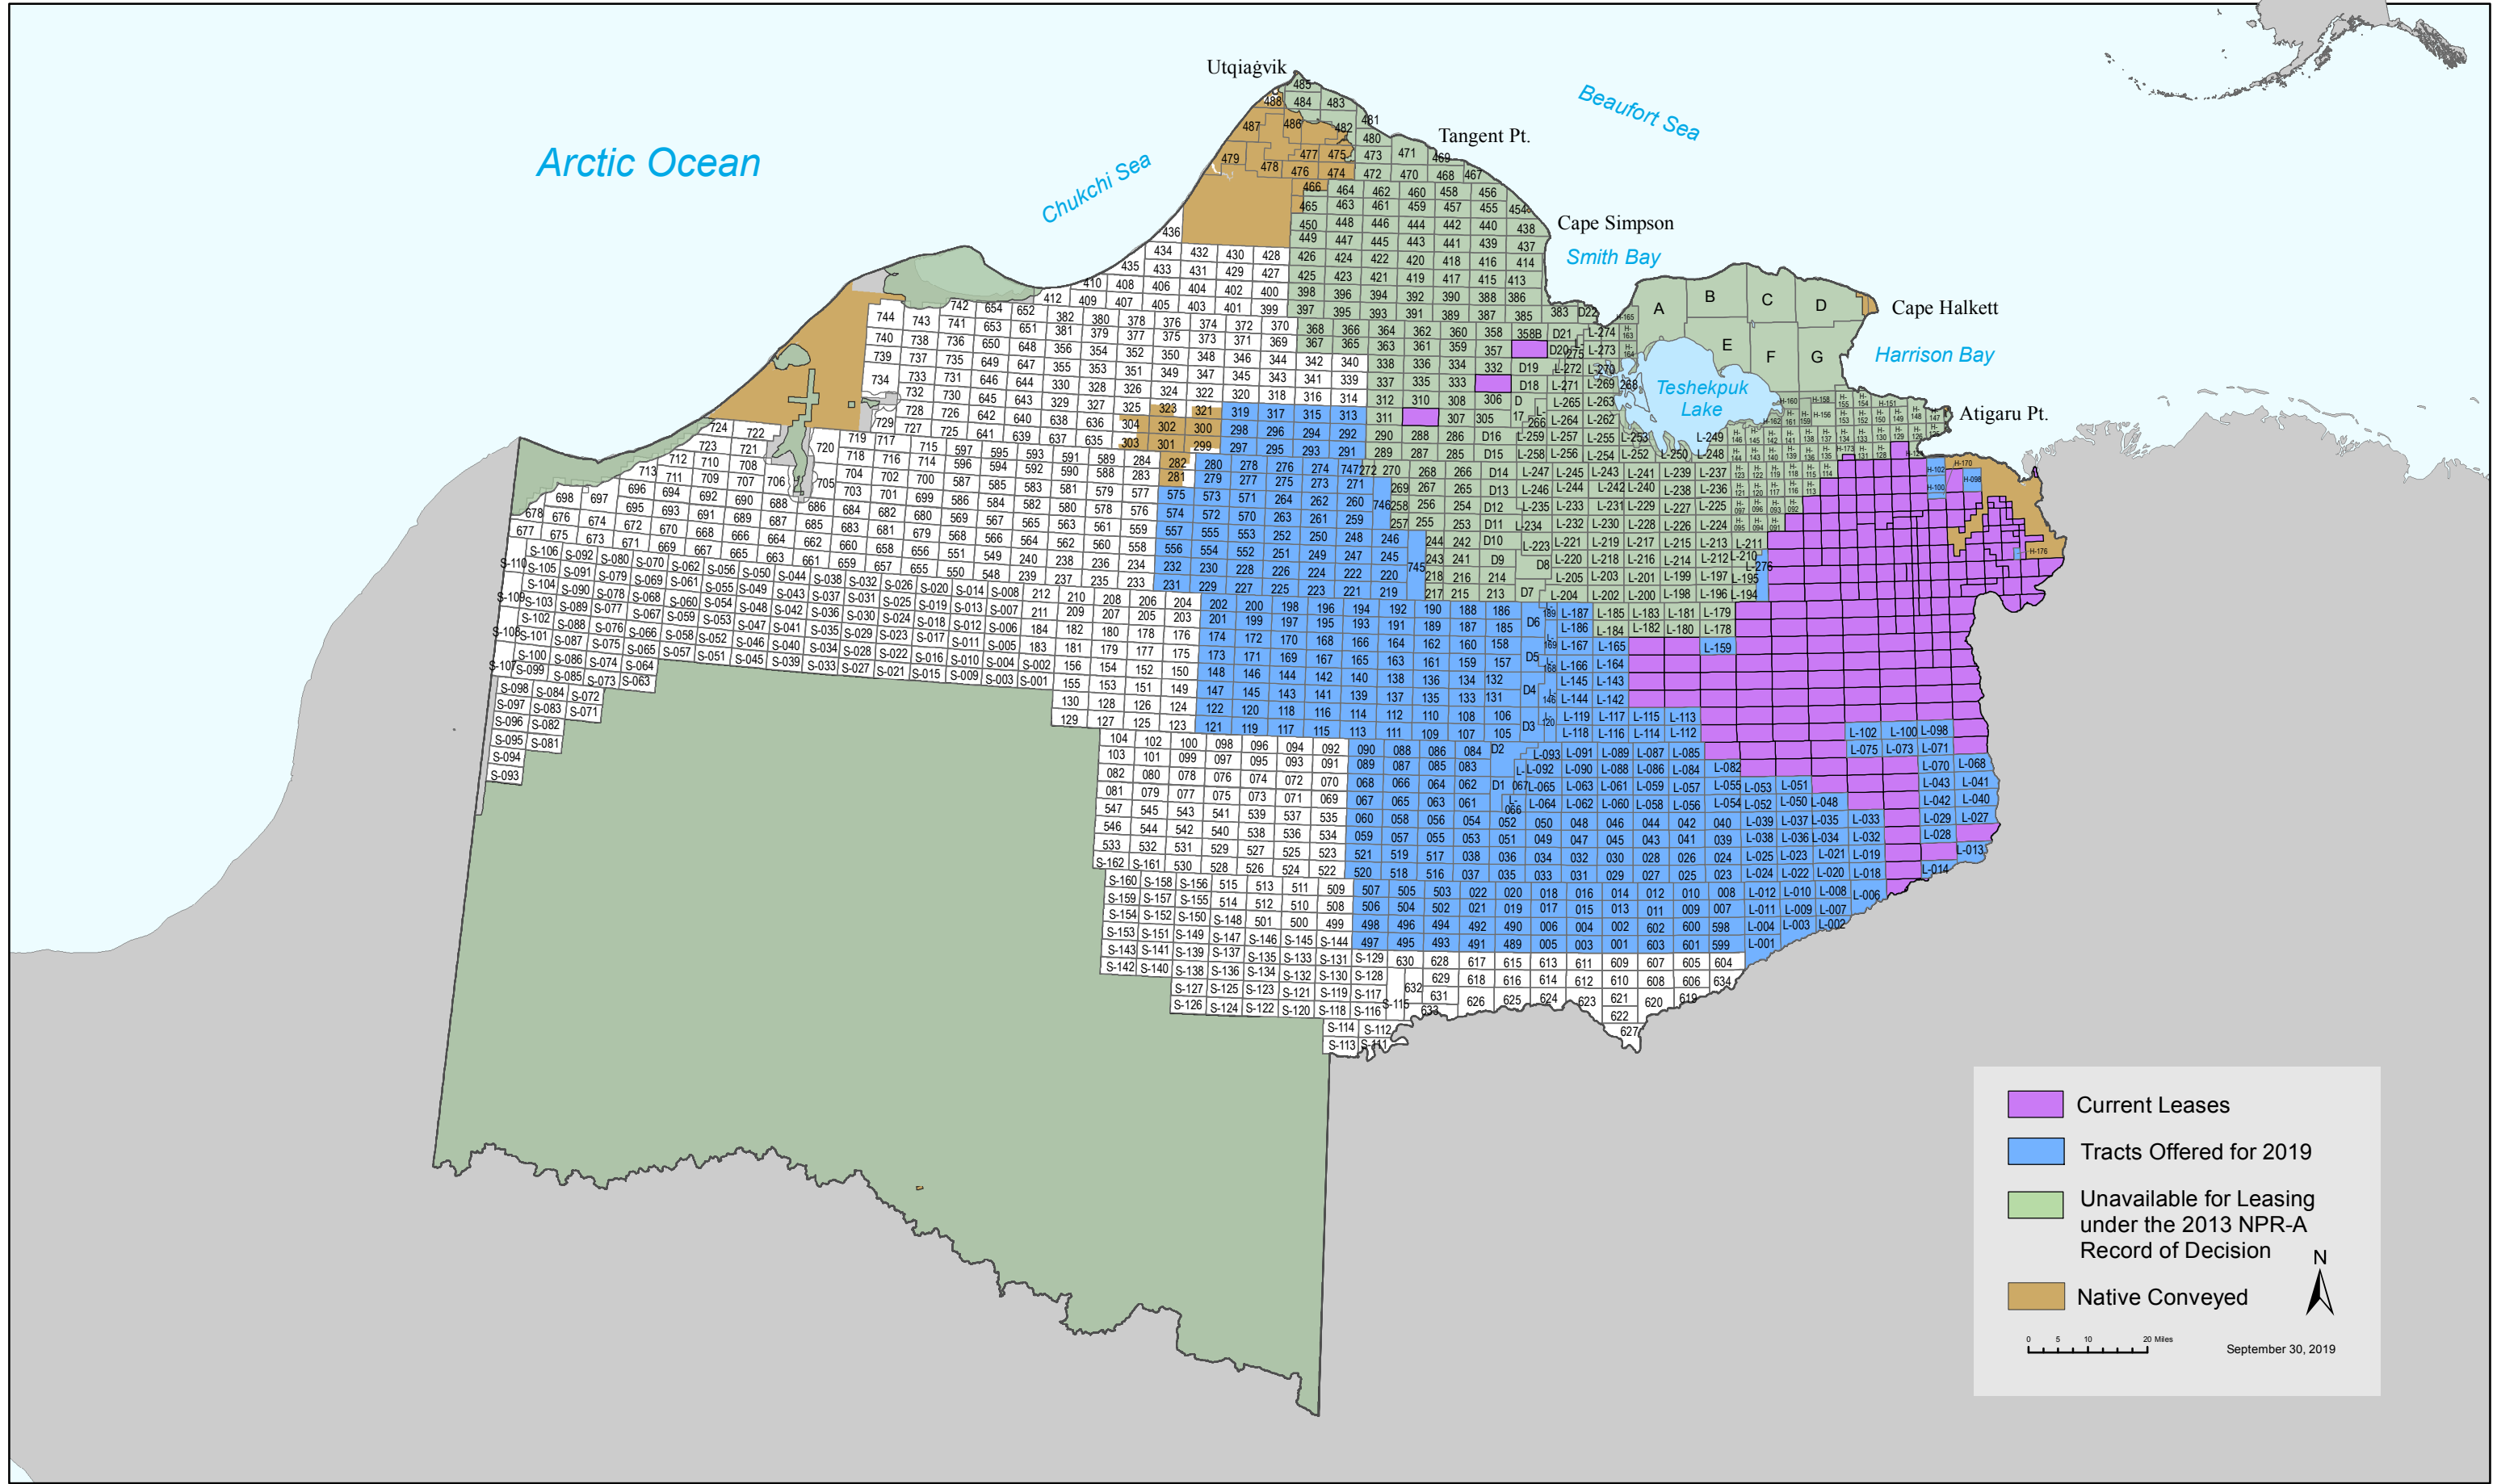

National Petroleum Reserve in Alaska, 2019 Lease Sale Tracts Offered

DEPT. OF THE INTERIOR | BUREAU OF LAND MANAGEMENT | ALASKA

- Current Leases
- Tracts Offered for 2019
- Unavailable for Leasing under the 2013 NPR-A Record of Decision
- Native Conveyed

0 5 10 20 Miles N
September 30, 2019