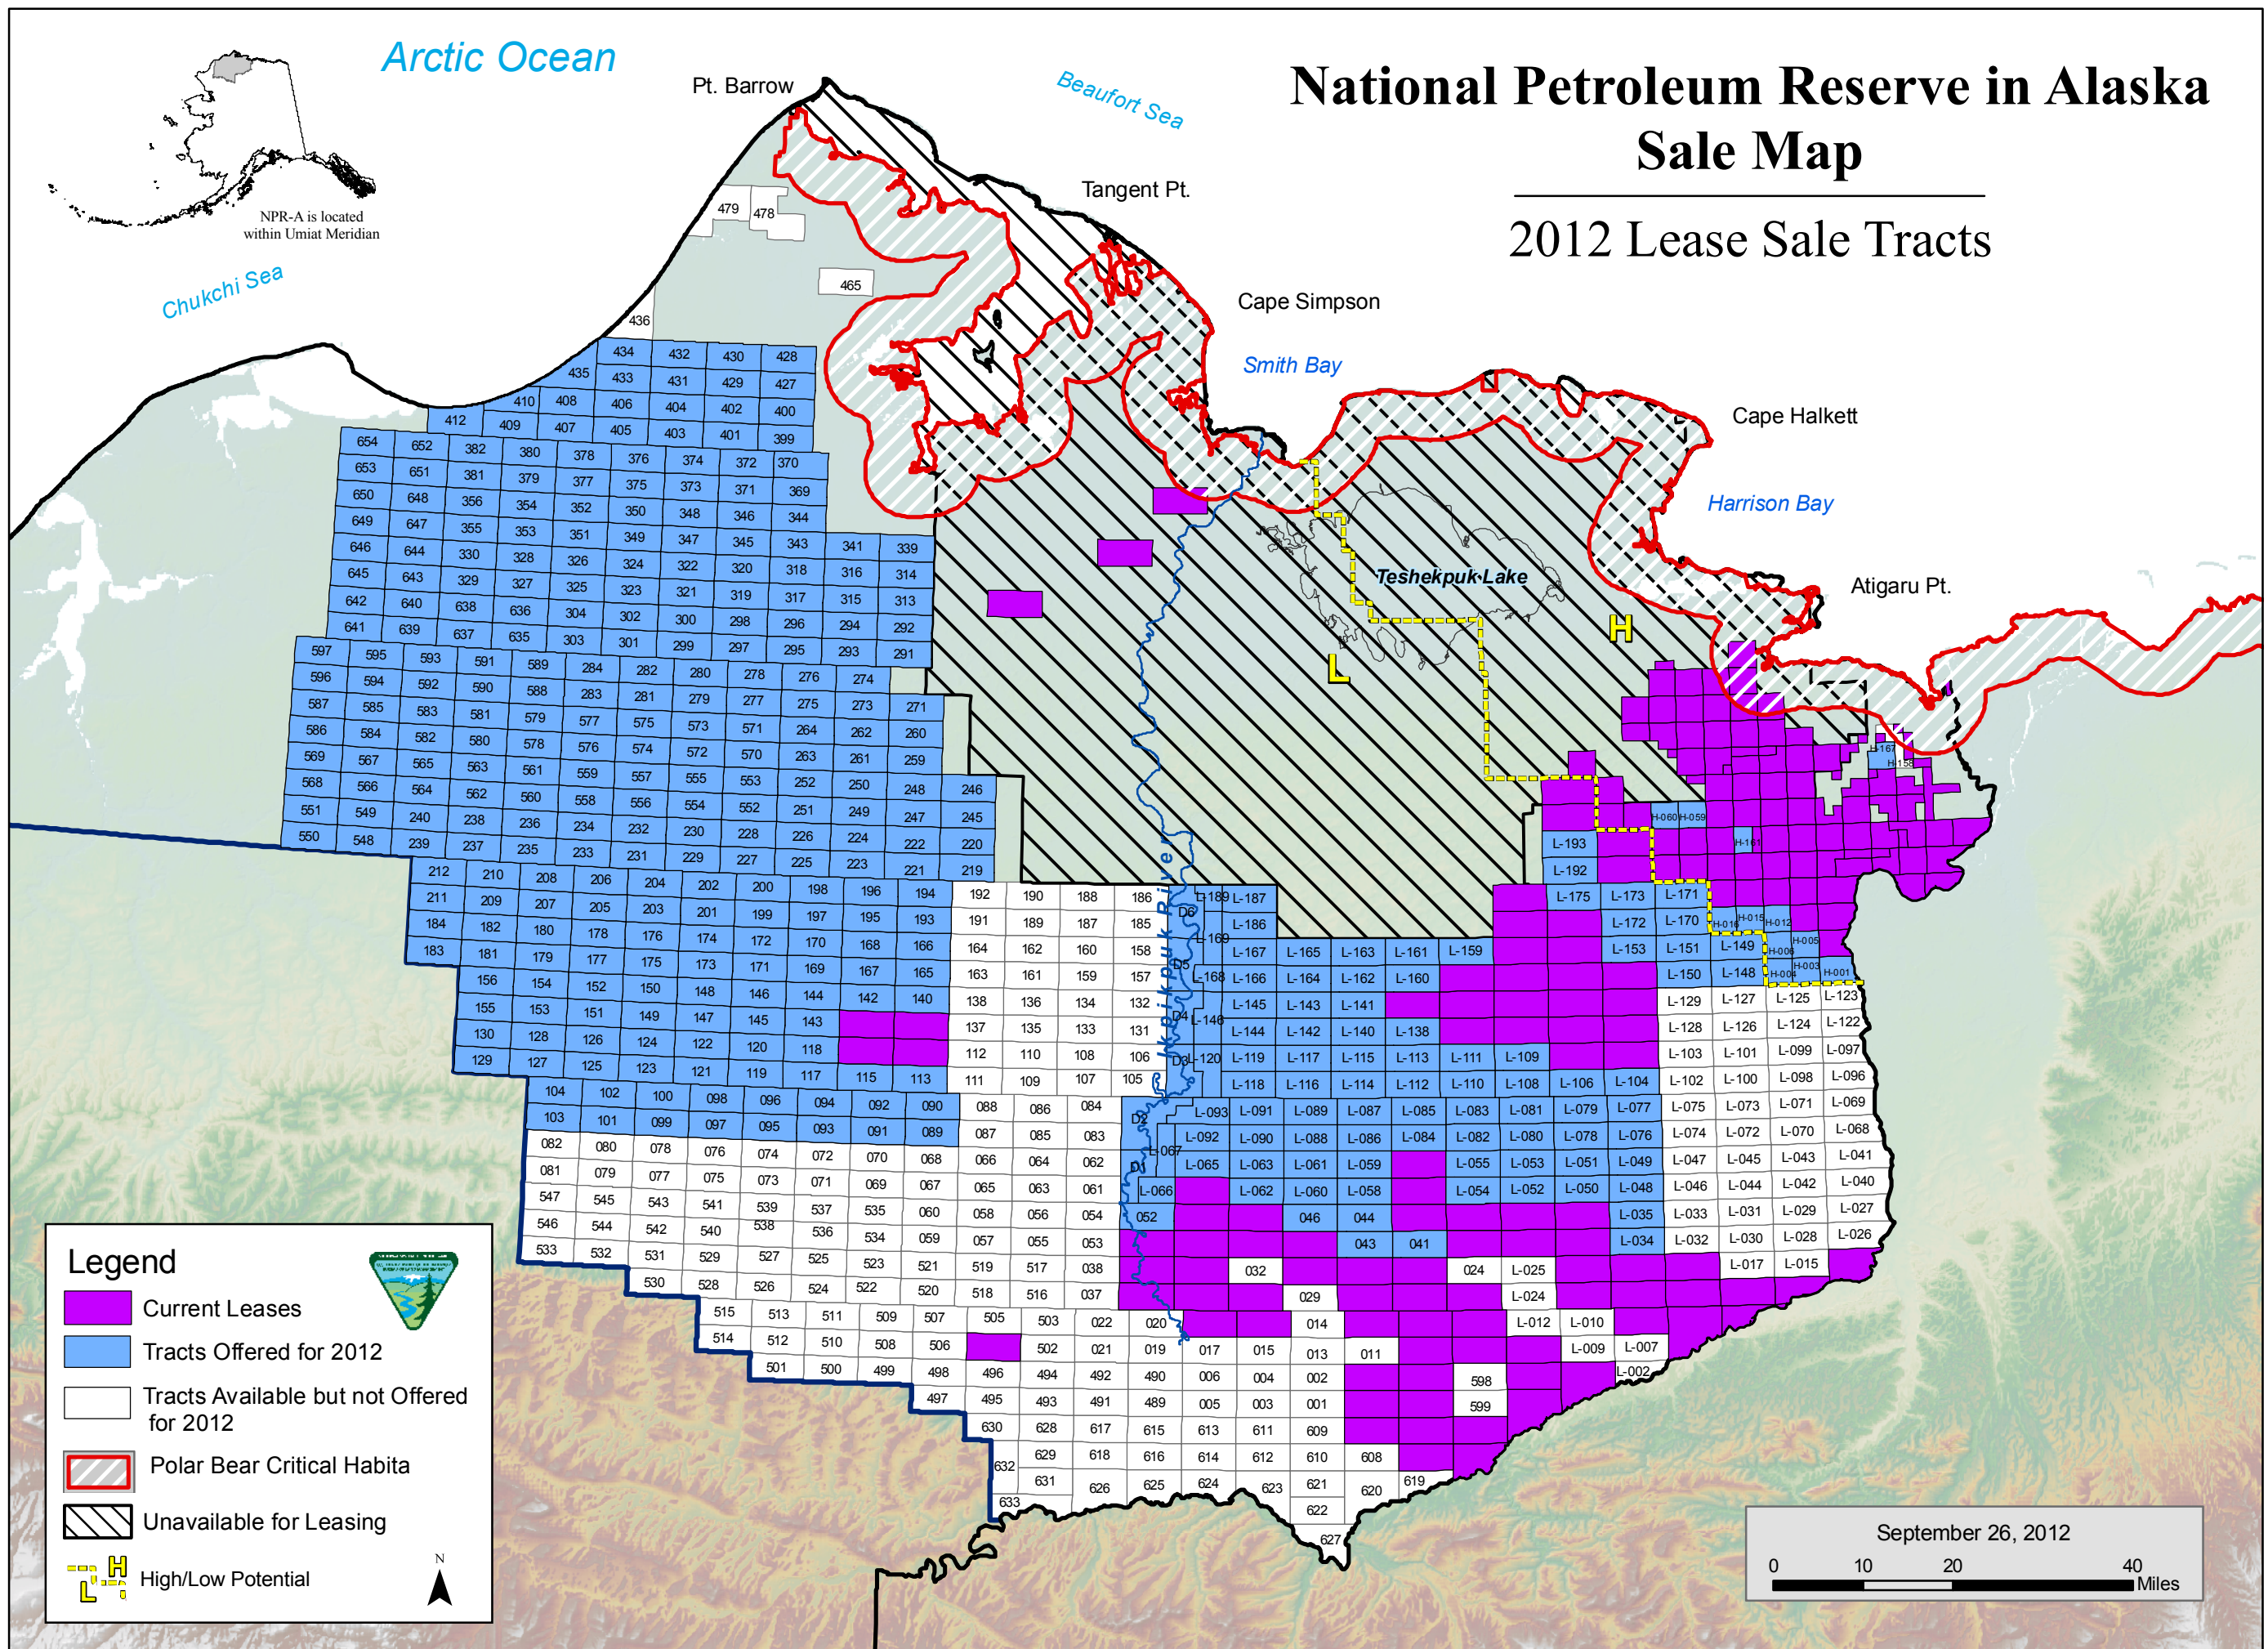

Arctic Ocean

Beaufort Sea

Chukchi Sea

## 2012 Lease Sale Tracts

NPR-A is located within Umiat Meridian

Pt. Barrow

Tangent Pt.

Cape Simpson

Smith Bay

Cape Halkett

Harrison Bay

Atigaru Pt.

Teshekpuk Lake

**Legend**

-  Current Leases
-  Tracts Offered for 2012
-  Tracts Available but not Offered for 2012
-  Polar Bear Critical Habita
-  Unavailable for Leasing
-  High/Low Potential