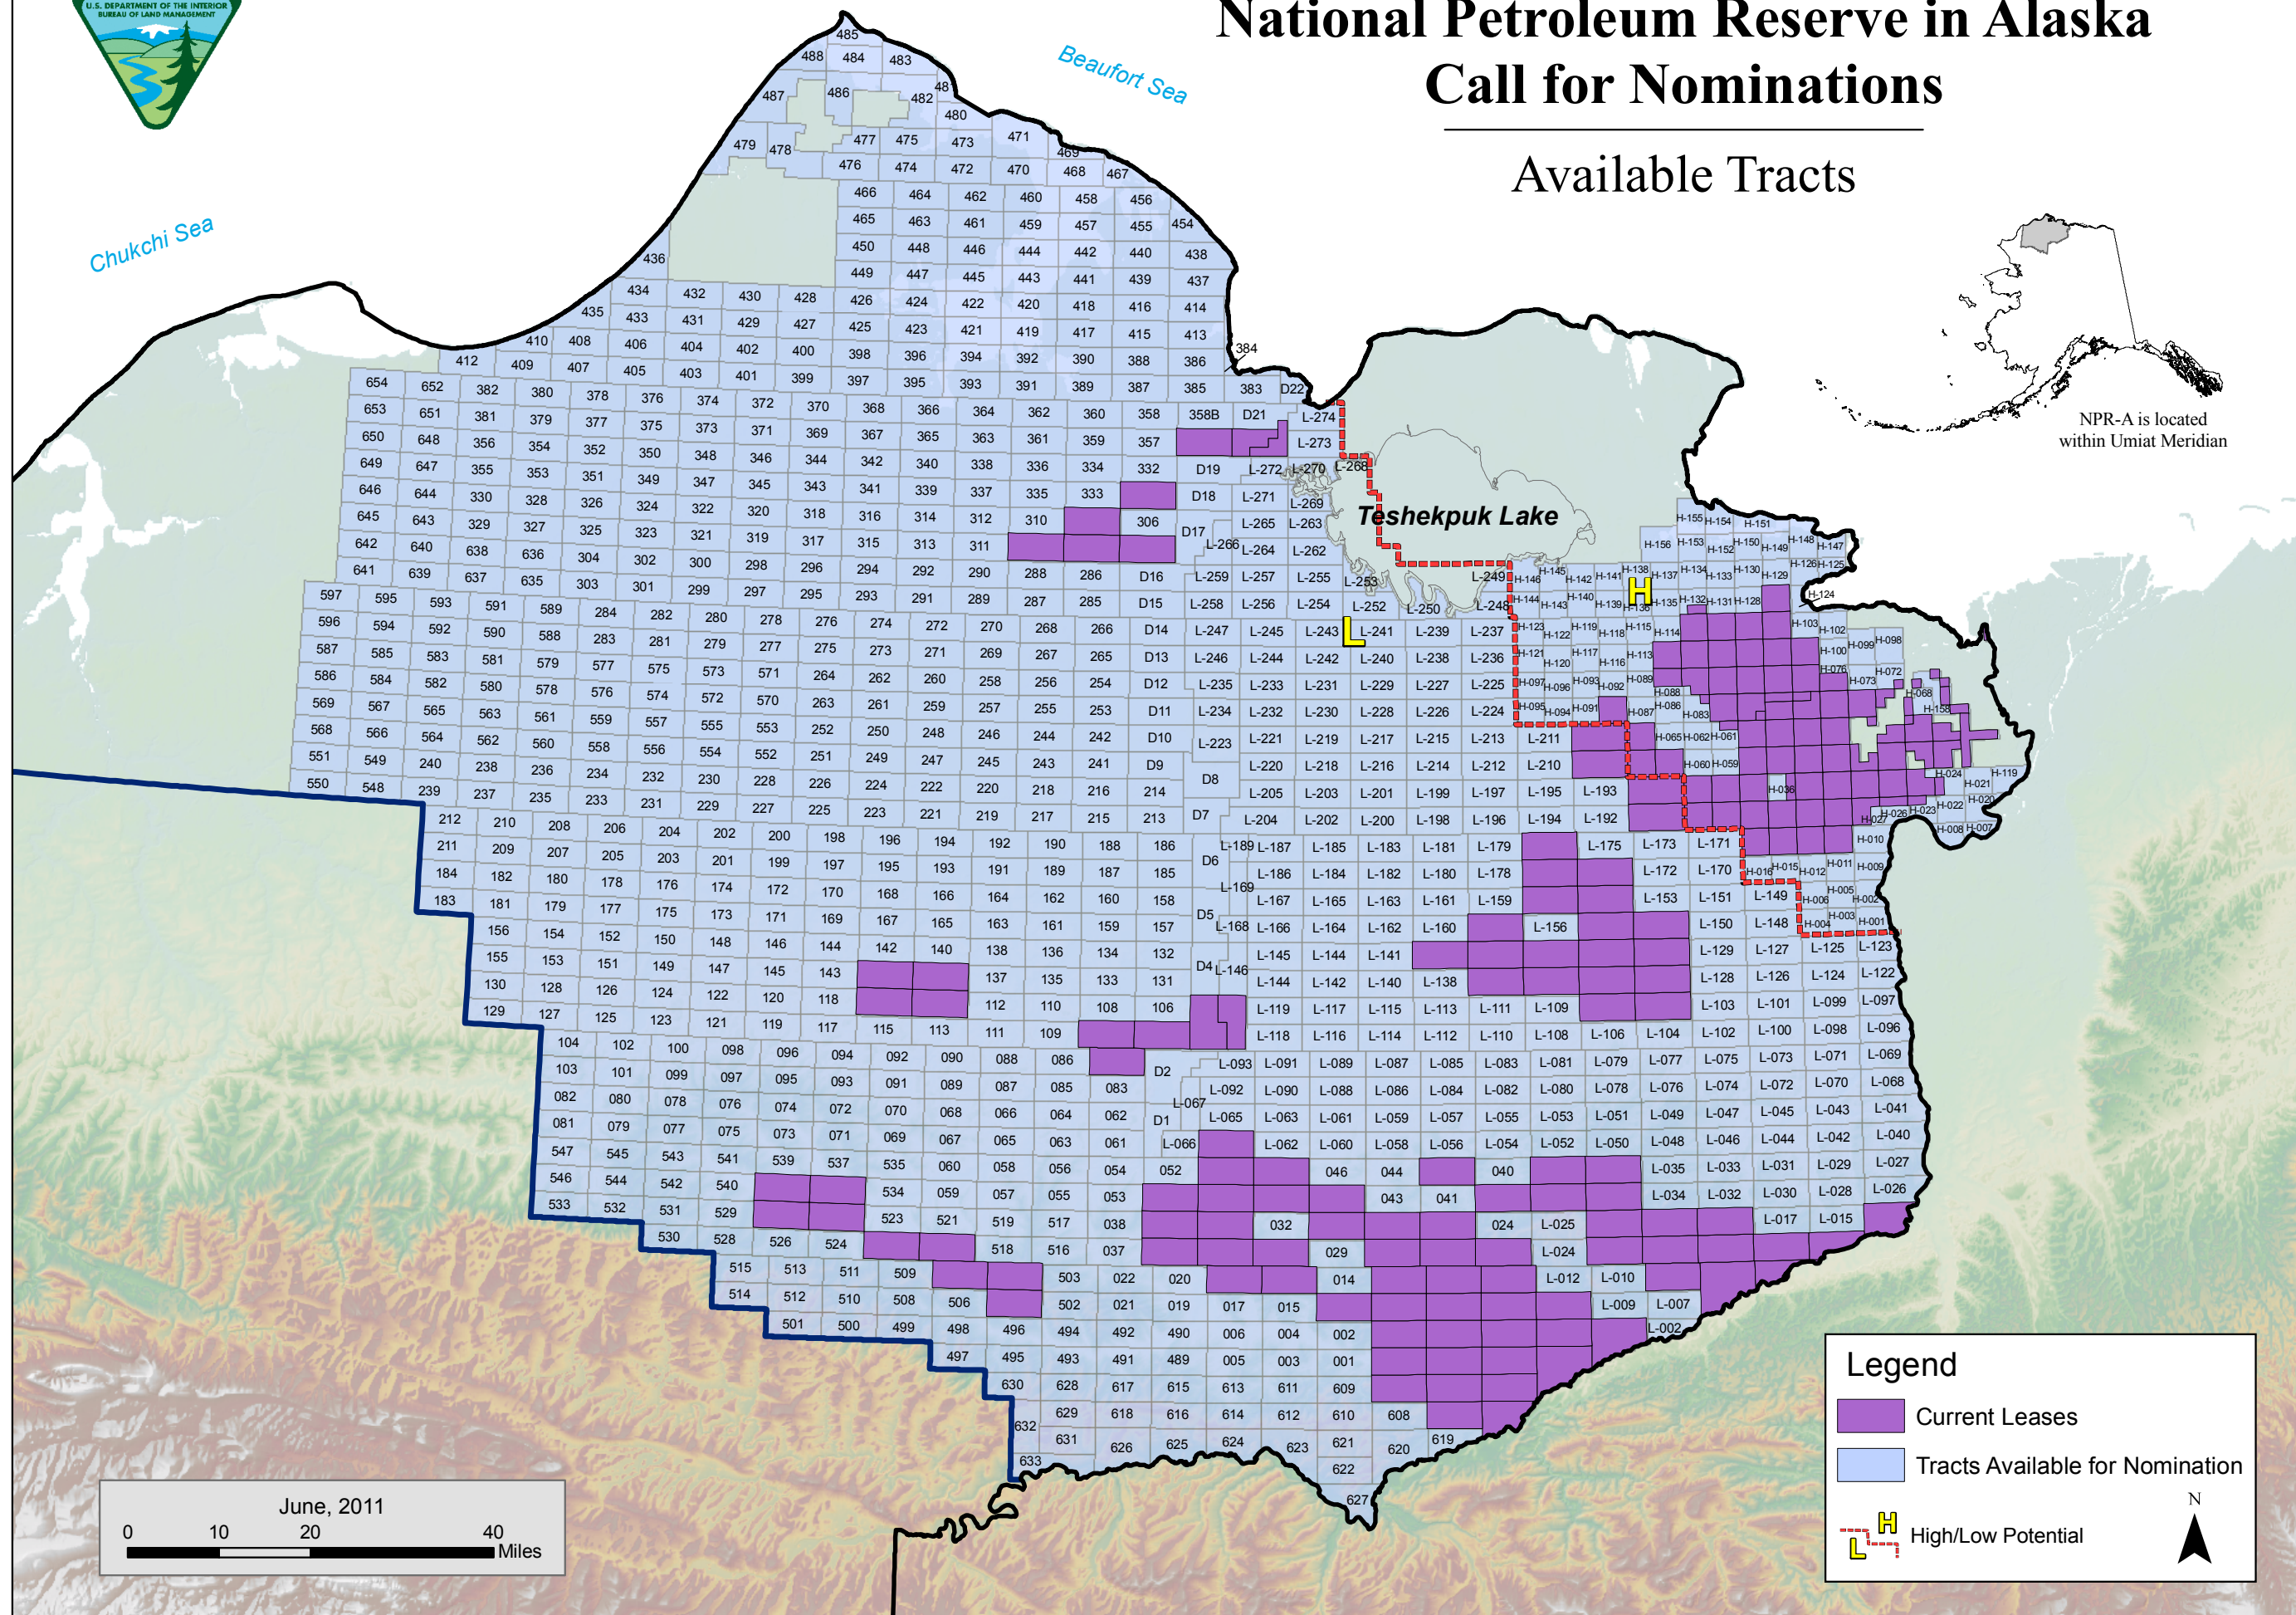

Arctic Ocean

Beaufort Sea

Chukchi Sea

# National Petroleum Reserve in Alaska Call for Nominations

## Available Tracts

**Legend**

- Current Leases
- Tracts Available for Nomination
- High/Low Potential

N

June, 2011

0 10 20 40 Miles