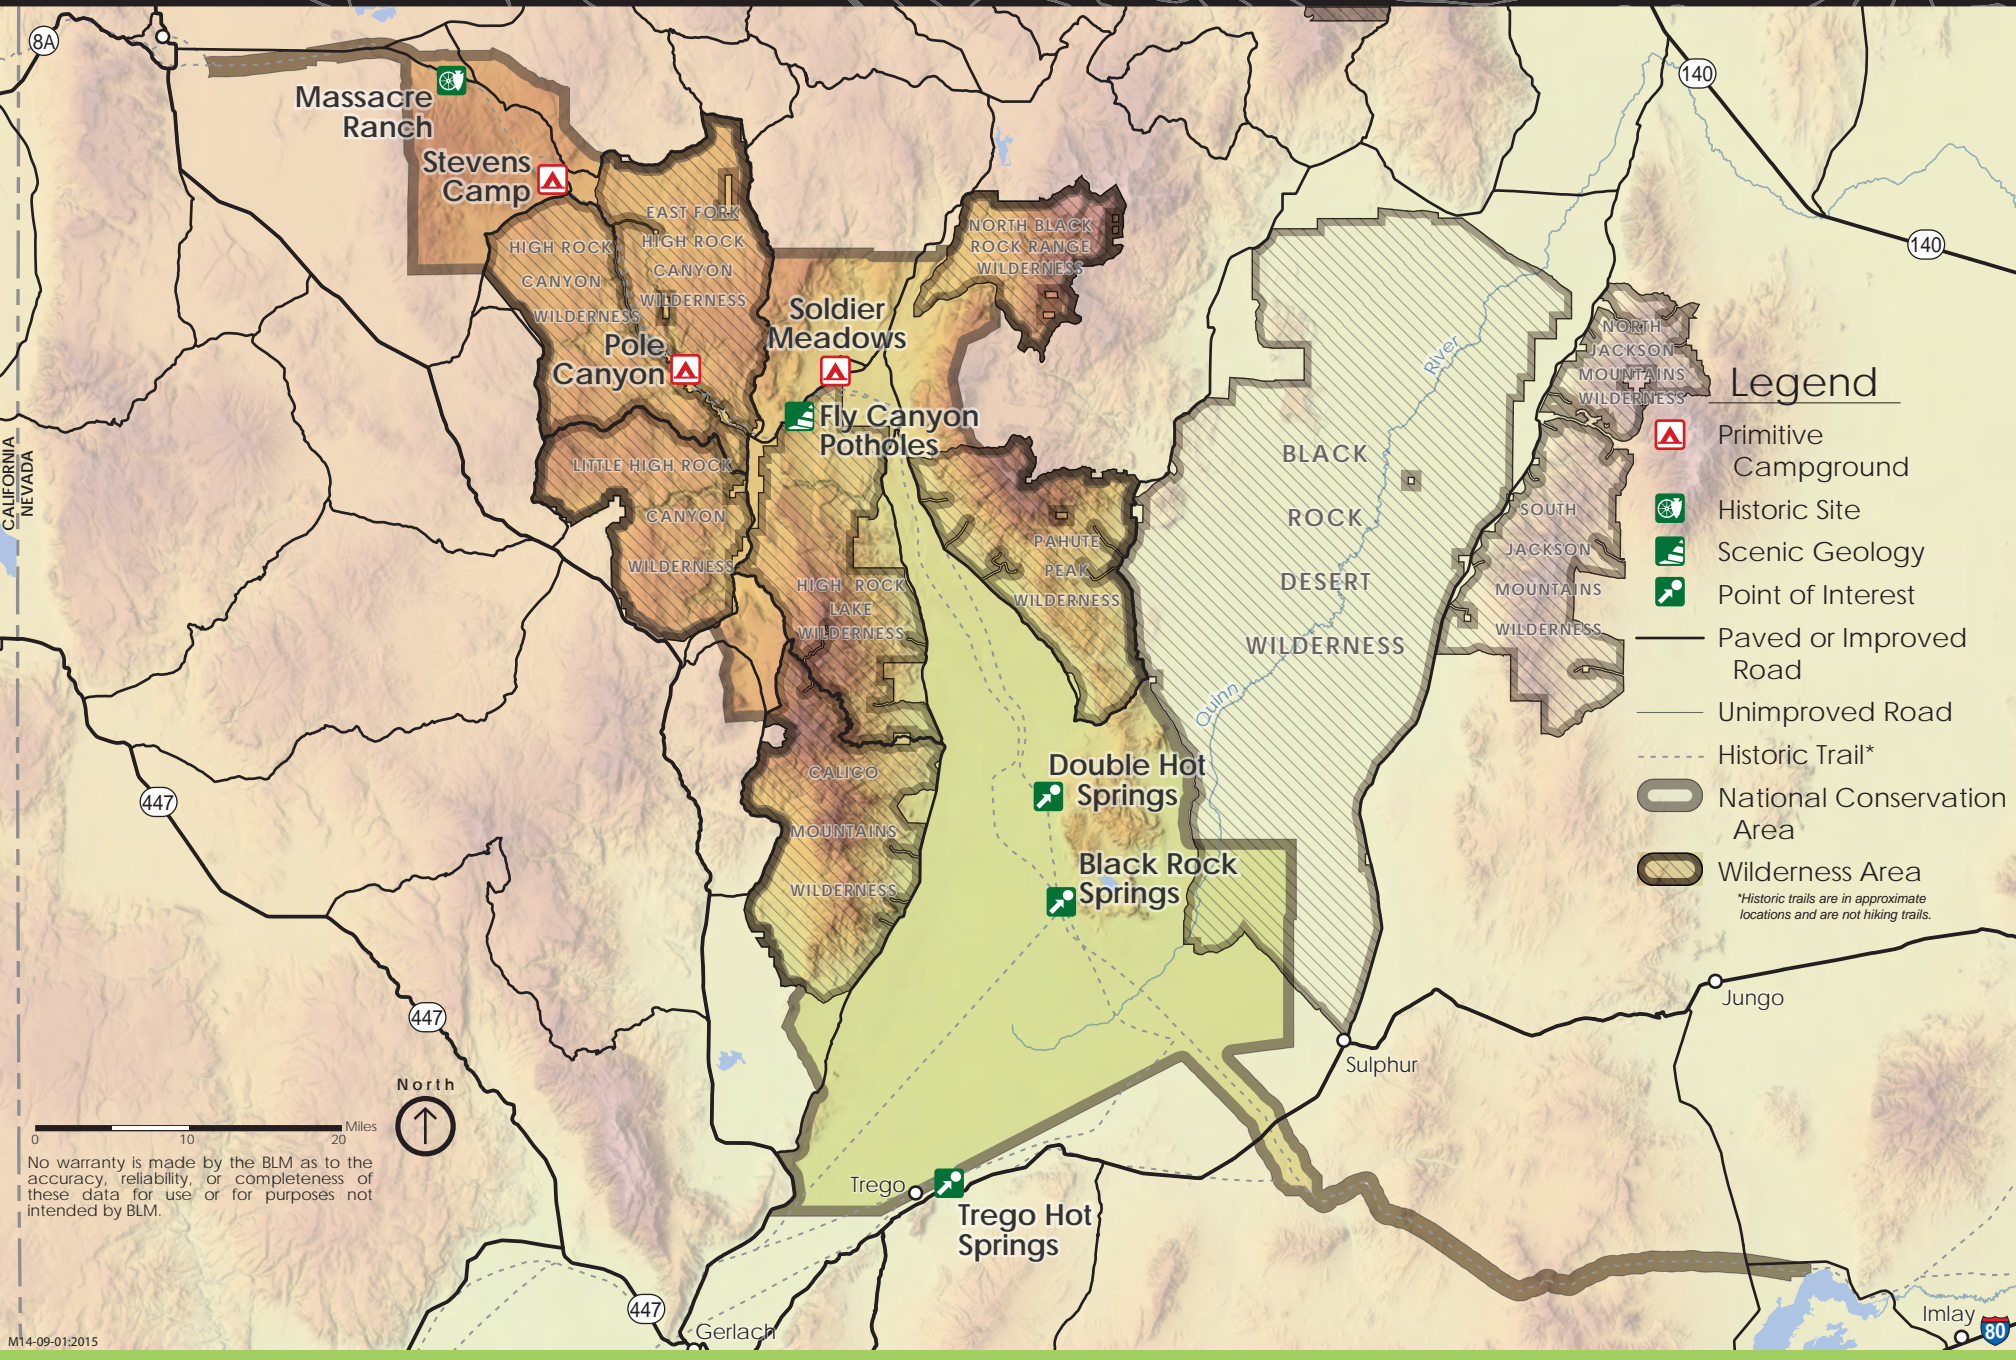

Black Rock Desert - High Rock Canyon Emigrant Trails

National Conservation Area

Legend

- Primitive Campground
- Historic Site
- Scenic Geology
- Point of Interest
- Paved or Improved Road
- Unimproved Road
- Historic Trail*
- National Conservation Area
- Wilderness Area

No warranty is made by the BLM as to the accuracy, reliability, or completeness of these data for use or for purposes not intended by BLM.