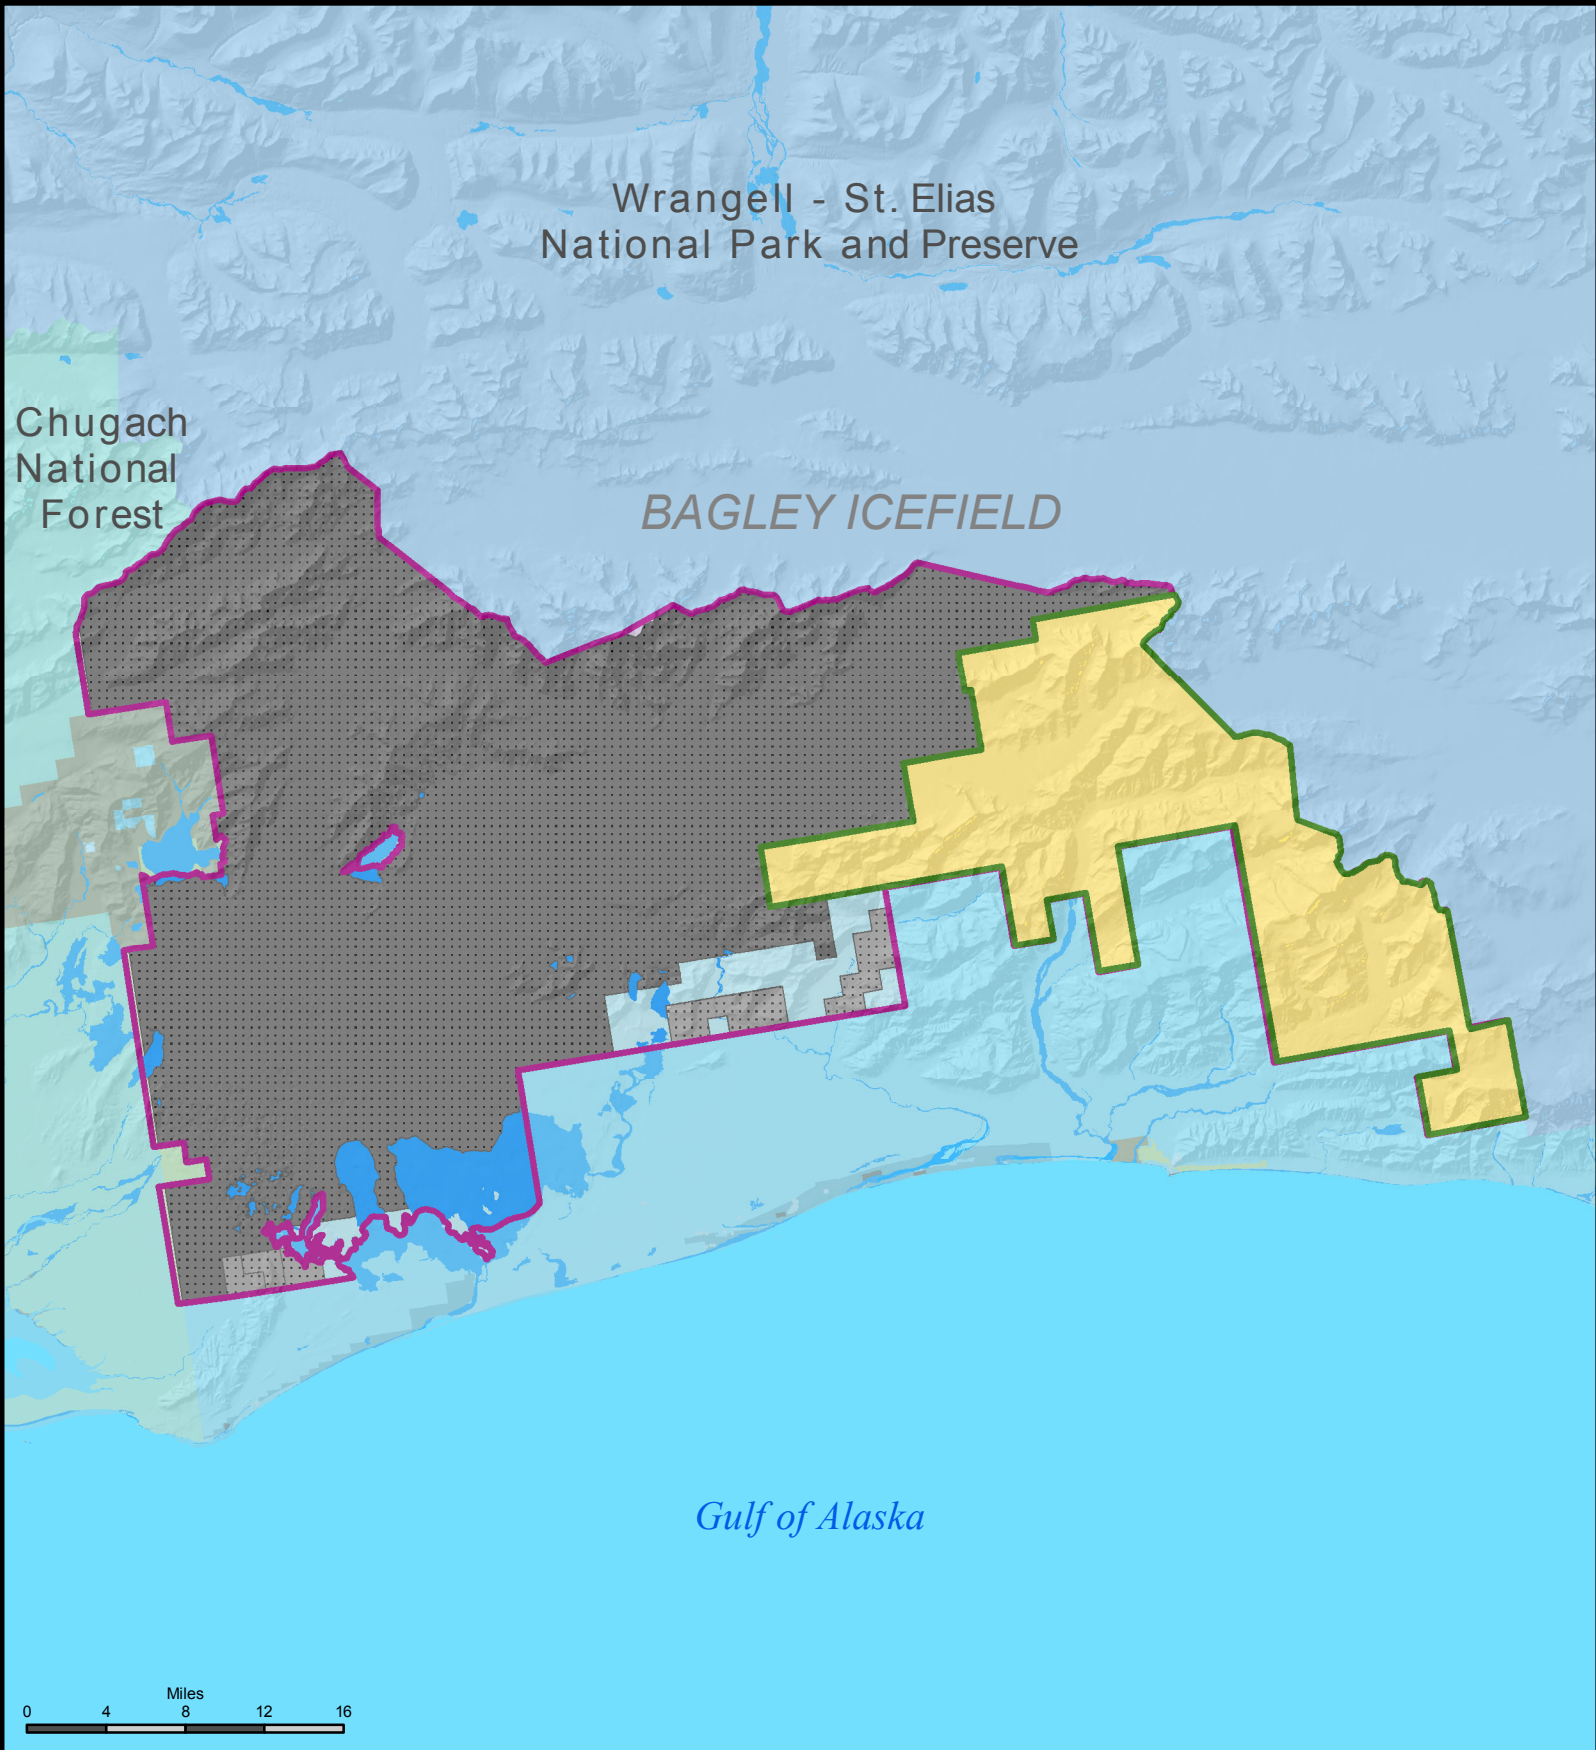

BERING GLACIER LAND STATUS

8/2/2019

U.S. DEPARTMENT OF THE INTERIOR | BUREAU OF LAND MANAGEMENT | ALASKA

Bureau of Land Management - Open to Mineral Entry	Bering Glacier Area of Interest	National Park Service
Selected Lands and PLO's Remaining in Effect	Administered Lands	State
PLO's Remaining in Effect	Bureau of Land Management	Native Lands
	Forest Service