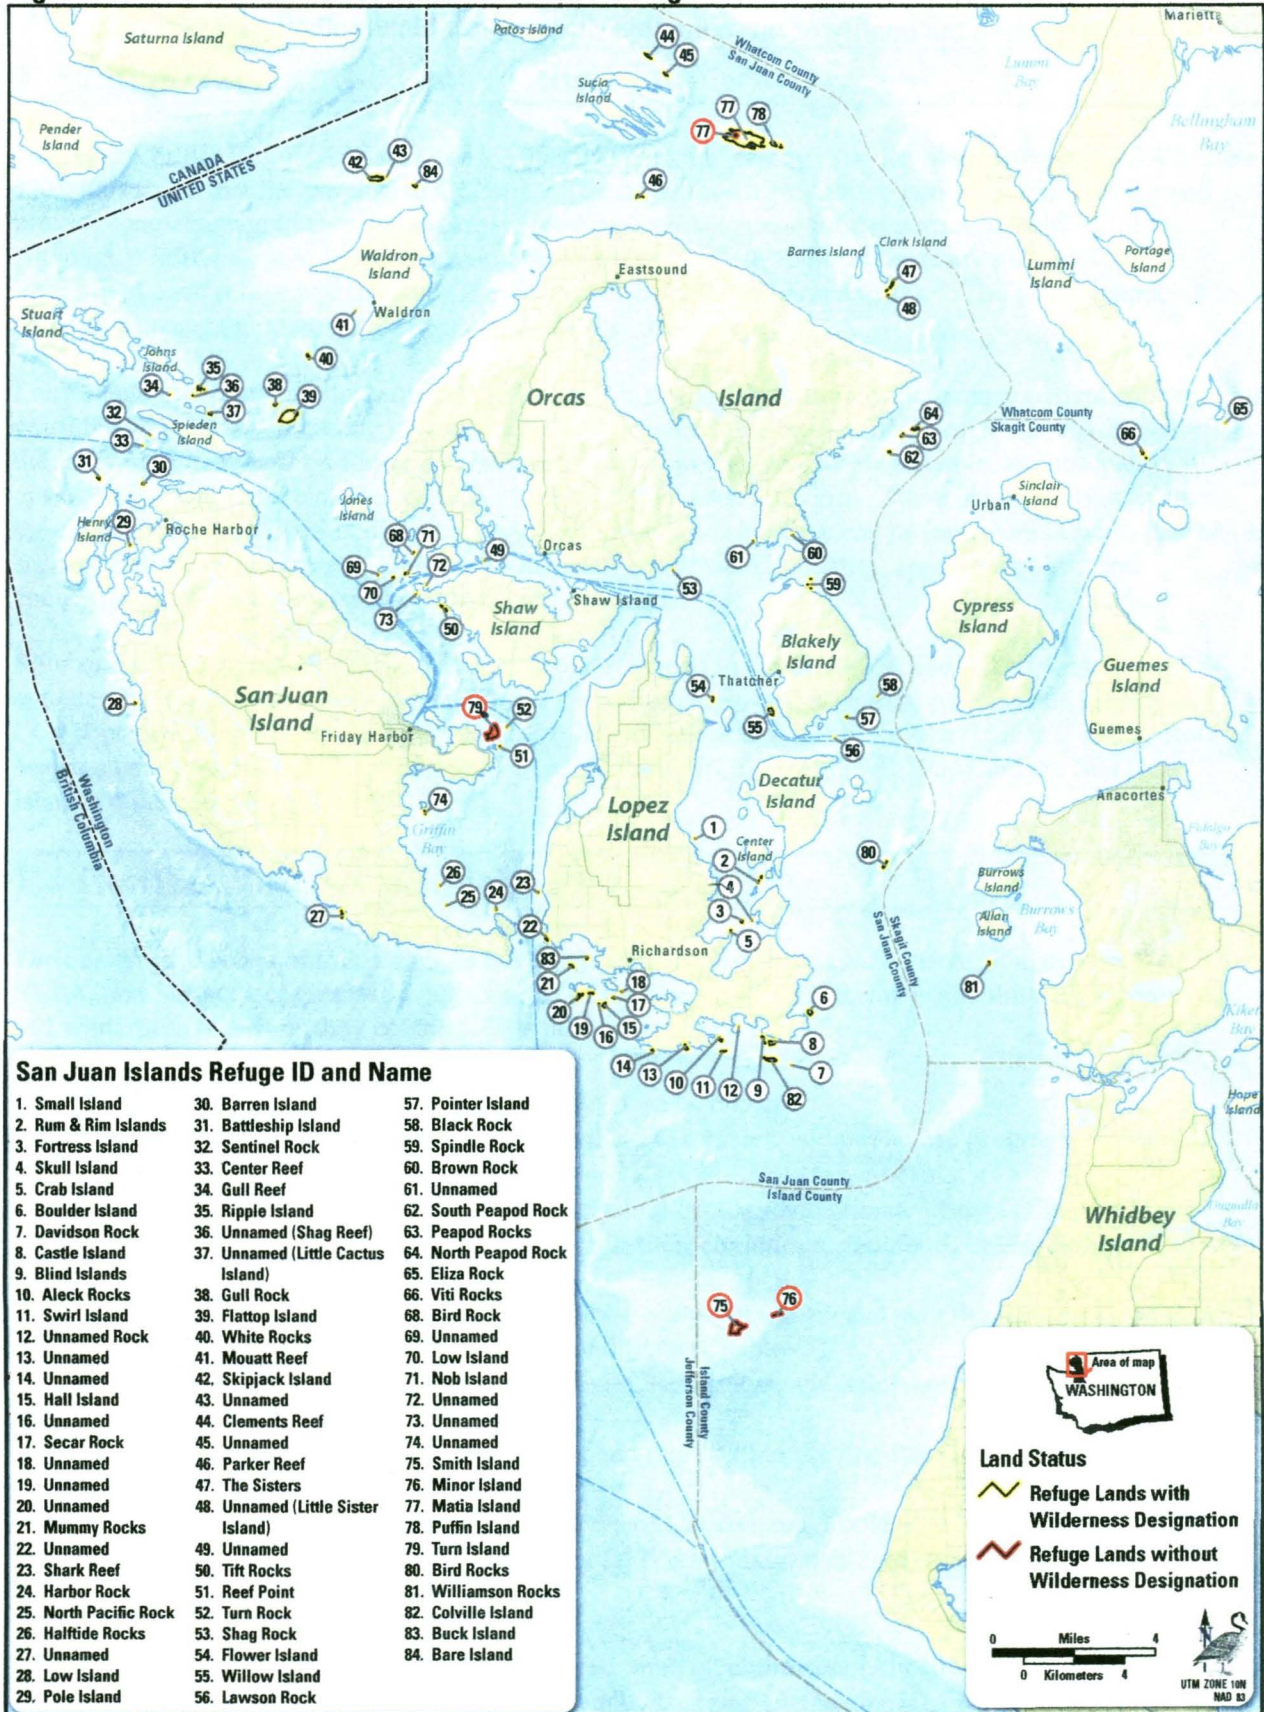

M11-06-03

- BLM Small Island or Rocks
- BLM Unnamed Island or Rock
- BLM Administered Land
- US Fish & Wildlife Service
- National Park Service
- Other Federal Agency
- State of Washington
- State Park
- Indian Reservation
- Interstate Highway
- State Highway
- Other Road

For Internal Use Only

No warranty is made by the Bureau of Land Management as to the accuracy, reliability, or completeness of these data for individual or aggregate use with other data. Original data were compiled from various sources. This information may not meet National Map Accuracy Standards. This product was developed through digital means and may be updated without notification.

Figure 1.3 San Juan Islands National Wildlife Refuge

Data Sources: Refuge Boundaries from USFWS/R1; State and County Boundaries from BLM; Elevation from USGS; Bathymetry from UW PRISM, NOAA, and NWIC; Roads from ESRI