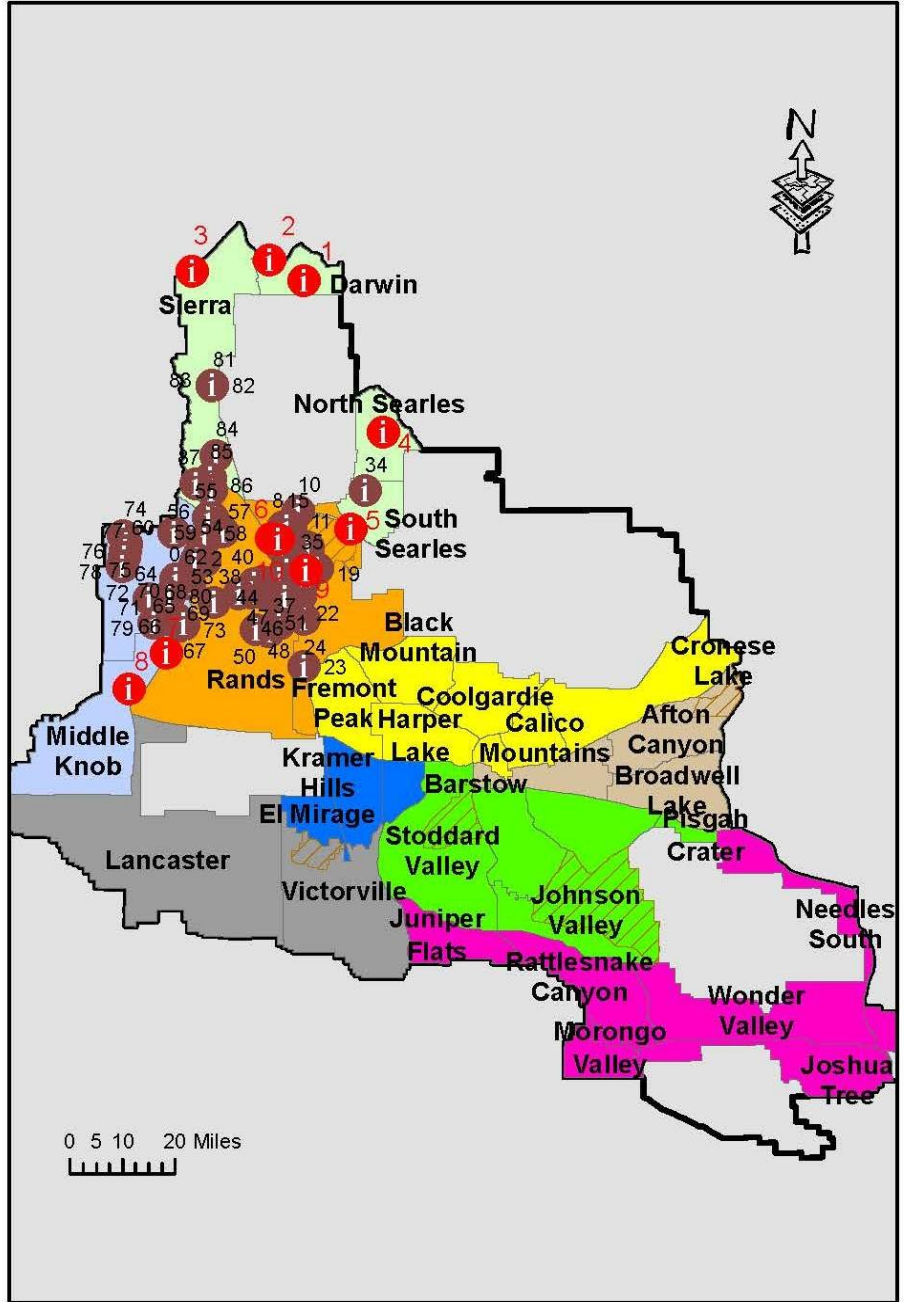

Proposed Kiosks		
Original Number	Sub-Region	Priority
1	Darwin on SE19	Second
2	Darwin on SE75	Third
3	Sierra on SE1	Second
4	North Searles on P68	Second
5	South Searles on RM143 & Navy Road	First
6	El Paso at Brown Road Trailhead	First
7	Middle Knob on MK10	Second
8	Middle Knob on MK24	Third
9	Ridgecrest at Trona Road & Spangler Sout	Second
10	Ridgecrest on RC21	Third