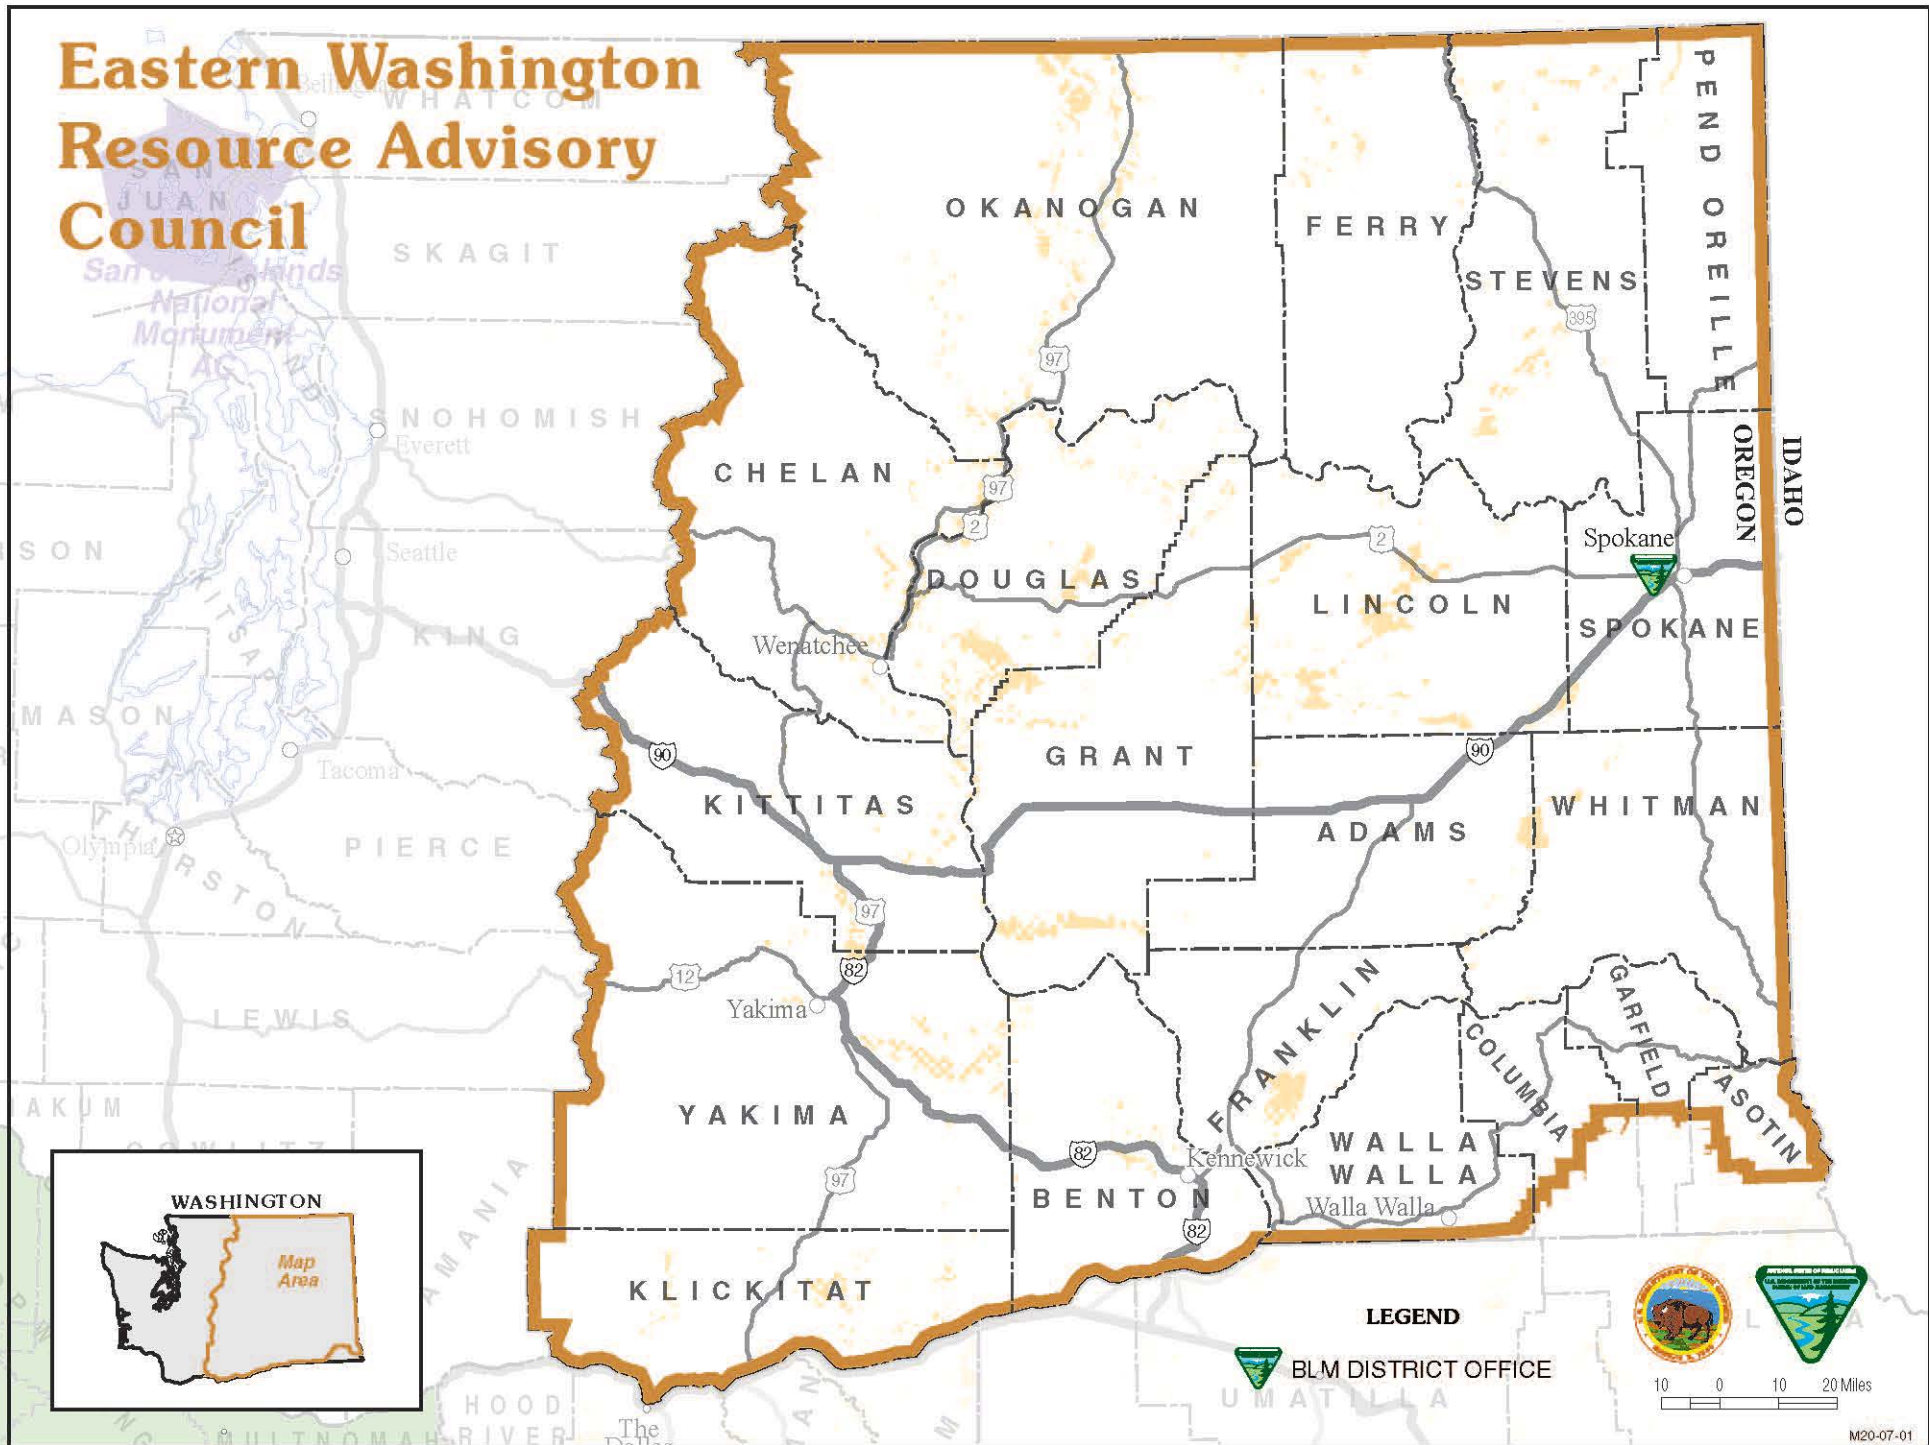

Eastern Washington Resource Advisory Council

LEGEND

 BLM DISTRICT OFFICE