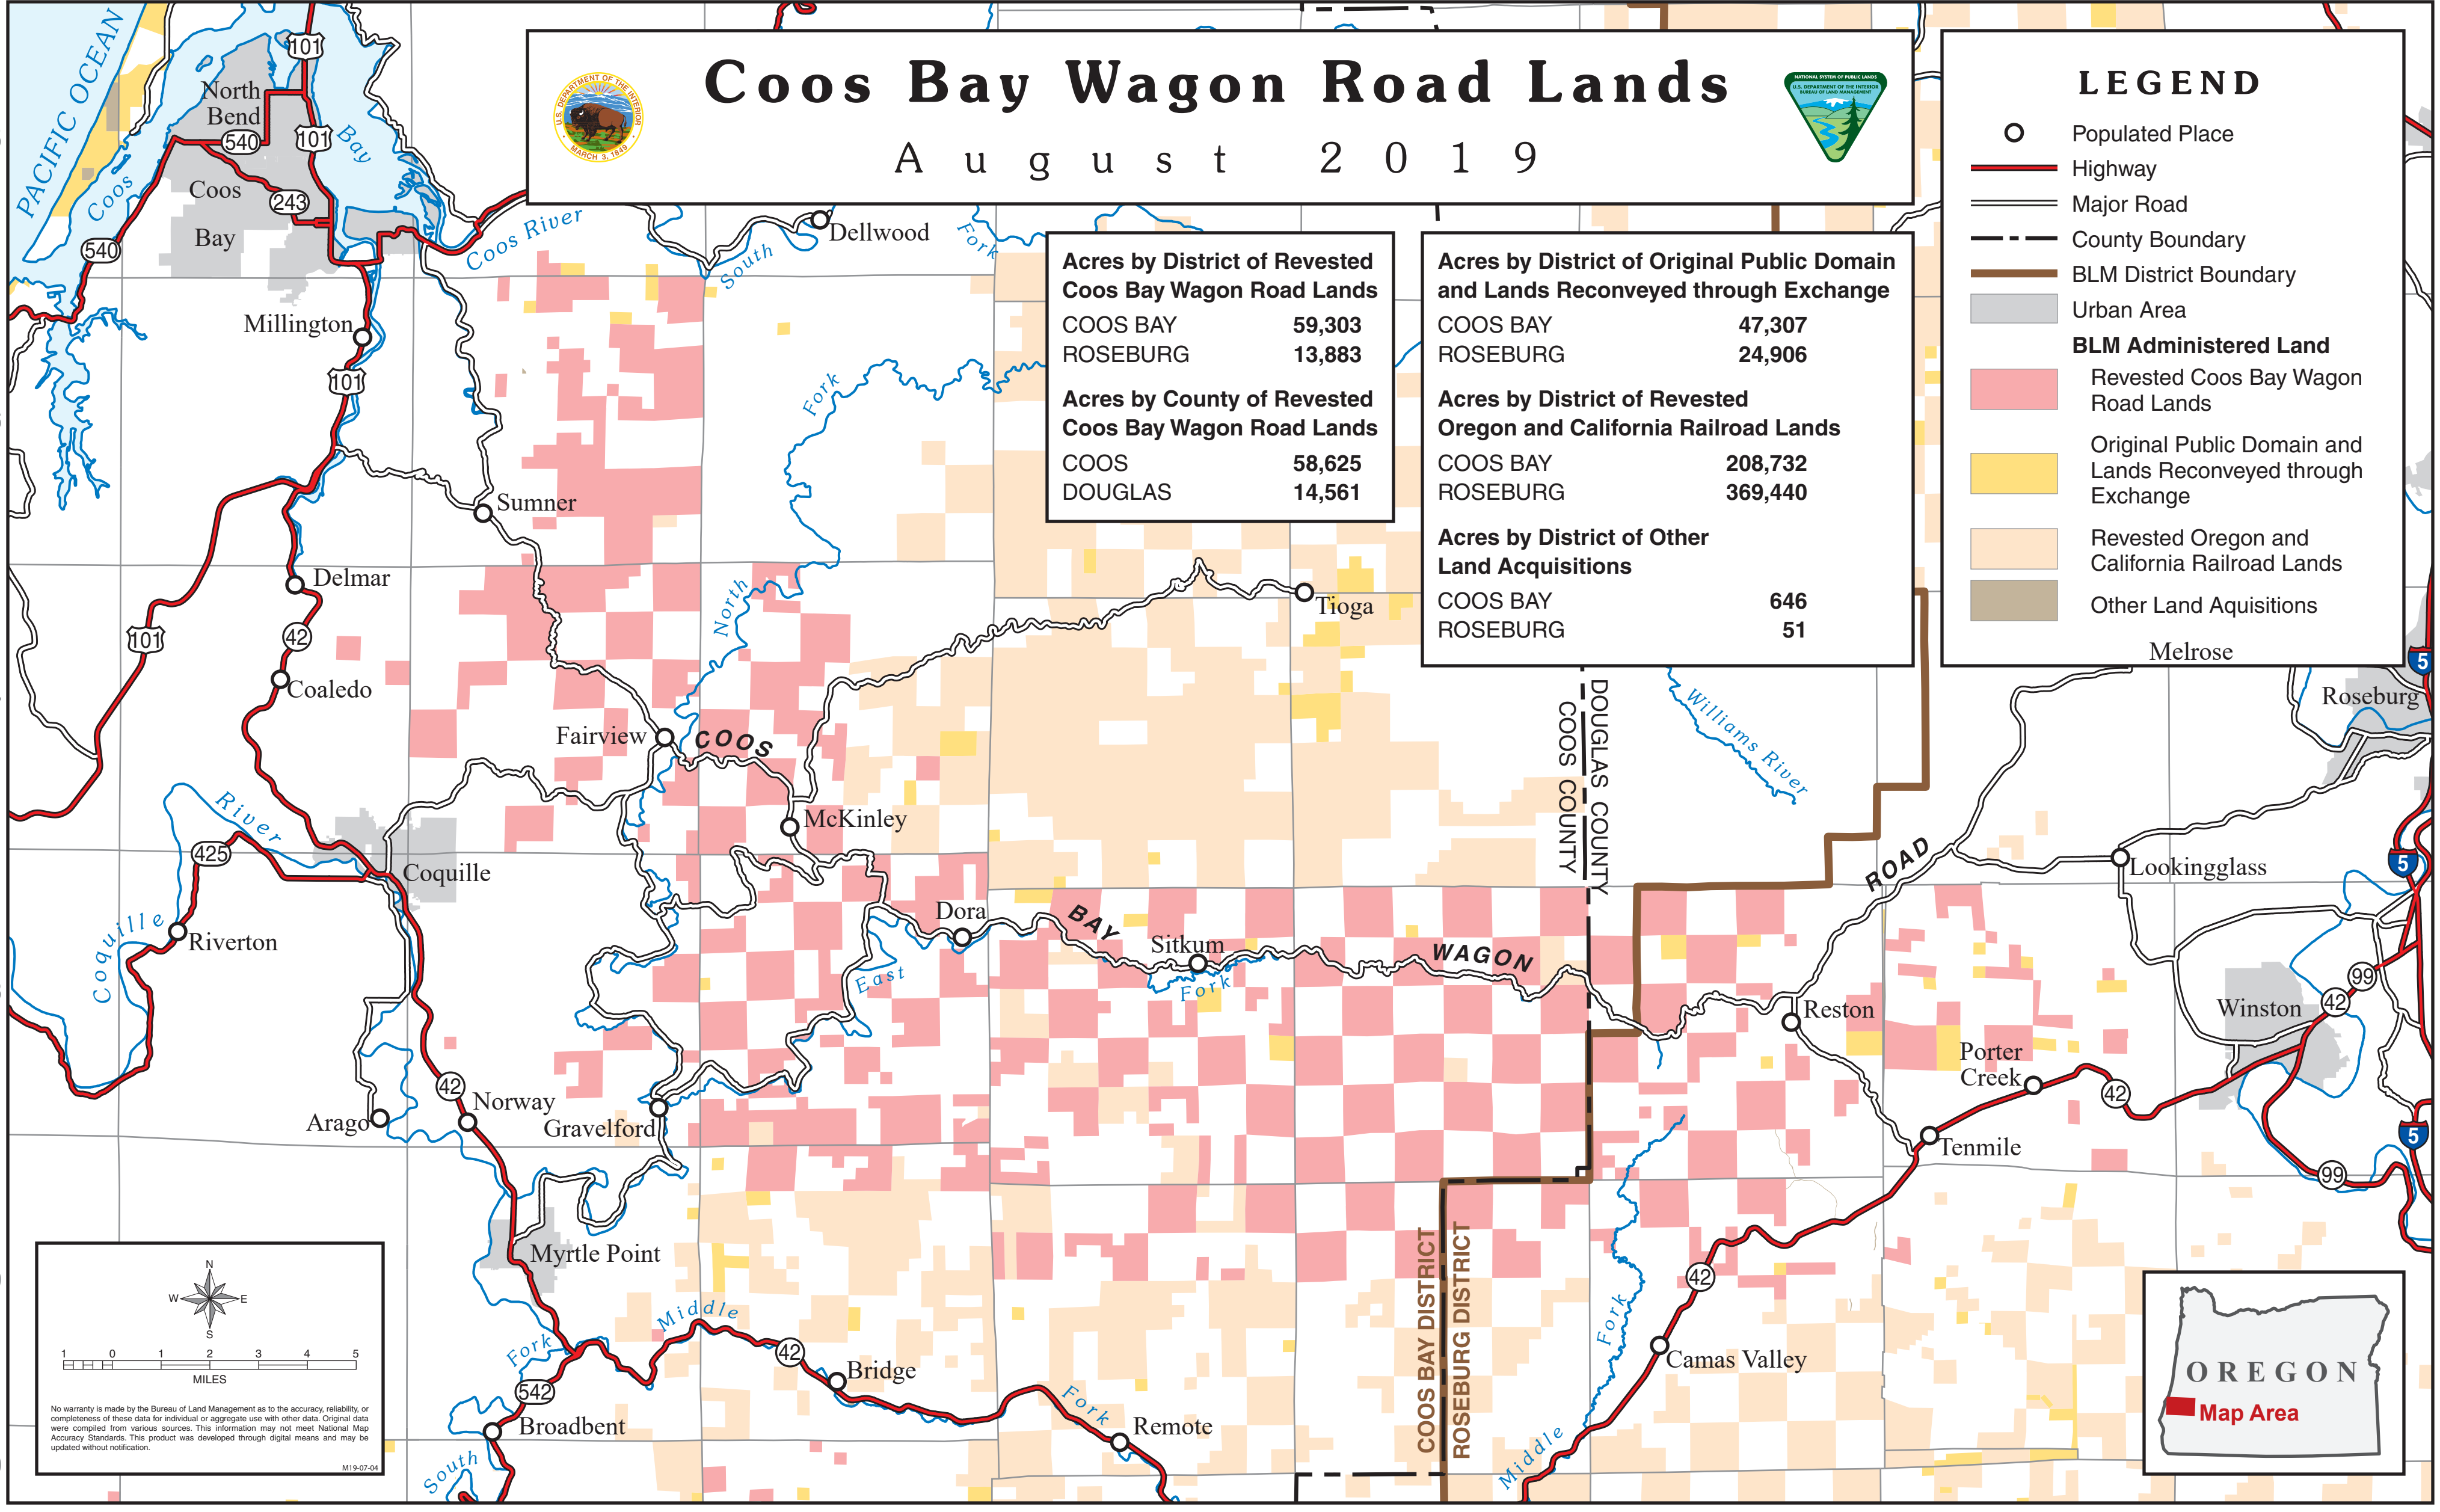

Coos Bay Wagon Road Lands

August 2019

LEGEND

- Populated Place
- Highway
- Major Road
- County Boundary
- BLM District Boundary
- Urban Area
- BLM Administered Land**
- Revested Coos Bay Wagon Road Lands
- Original Public Domain and Lands Reconveyed through Exchange
- Revested Oregon and California Railroad Lands
- Other Land Acquisitions

Acres by District of Revested Coos Bay Wagon Road Lands	
COOS BAY	59,303
ROSEBURG	13,883
Acres by County of Revested Coos Bay Wagon Road Lands	
COOS	58,625
DOUGLAS	14,561

Acres by District of Original Public Domain and Lands Reconveyed through Exchange	
COOS BAY	47,307
ROSEBURG	24,906
Acres by District of Revested Oregon and California Railroad Lands	
COOS BAY	208,732
ROSEBURG	369,440
Acres by District of Other Land Acquisitions	
COOS BAY	646
ROSEBURG	51