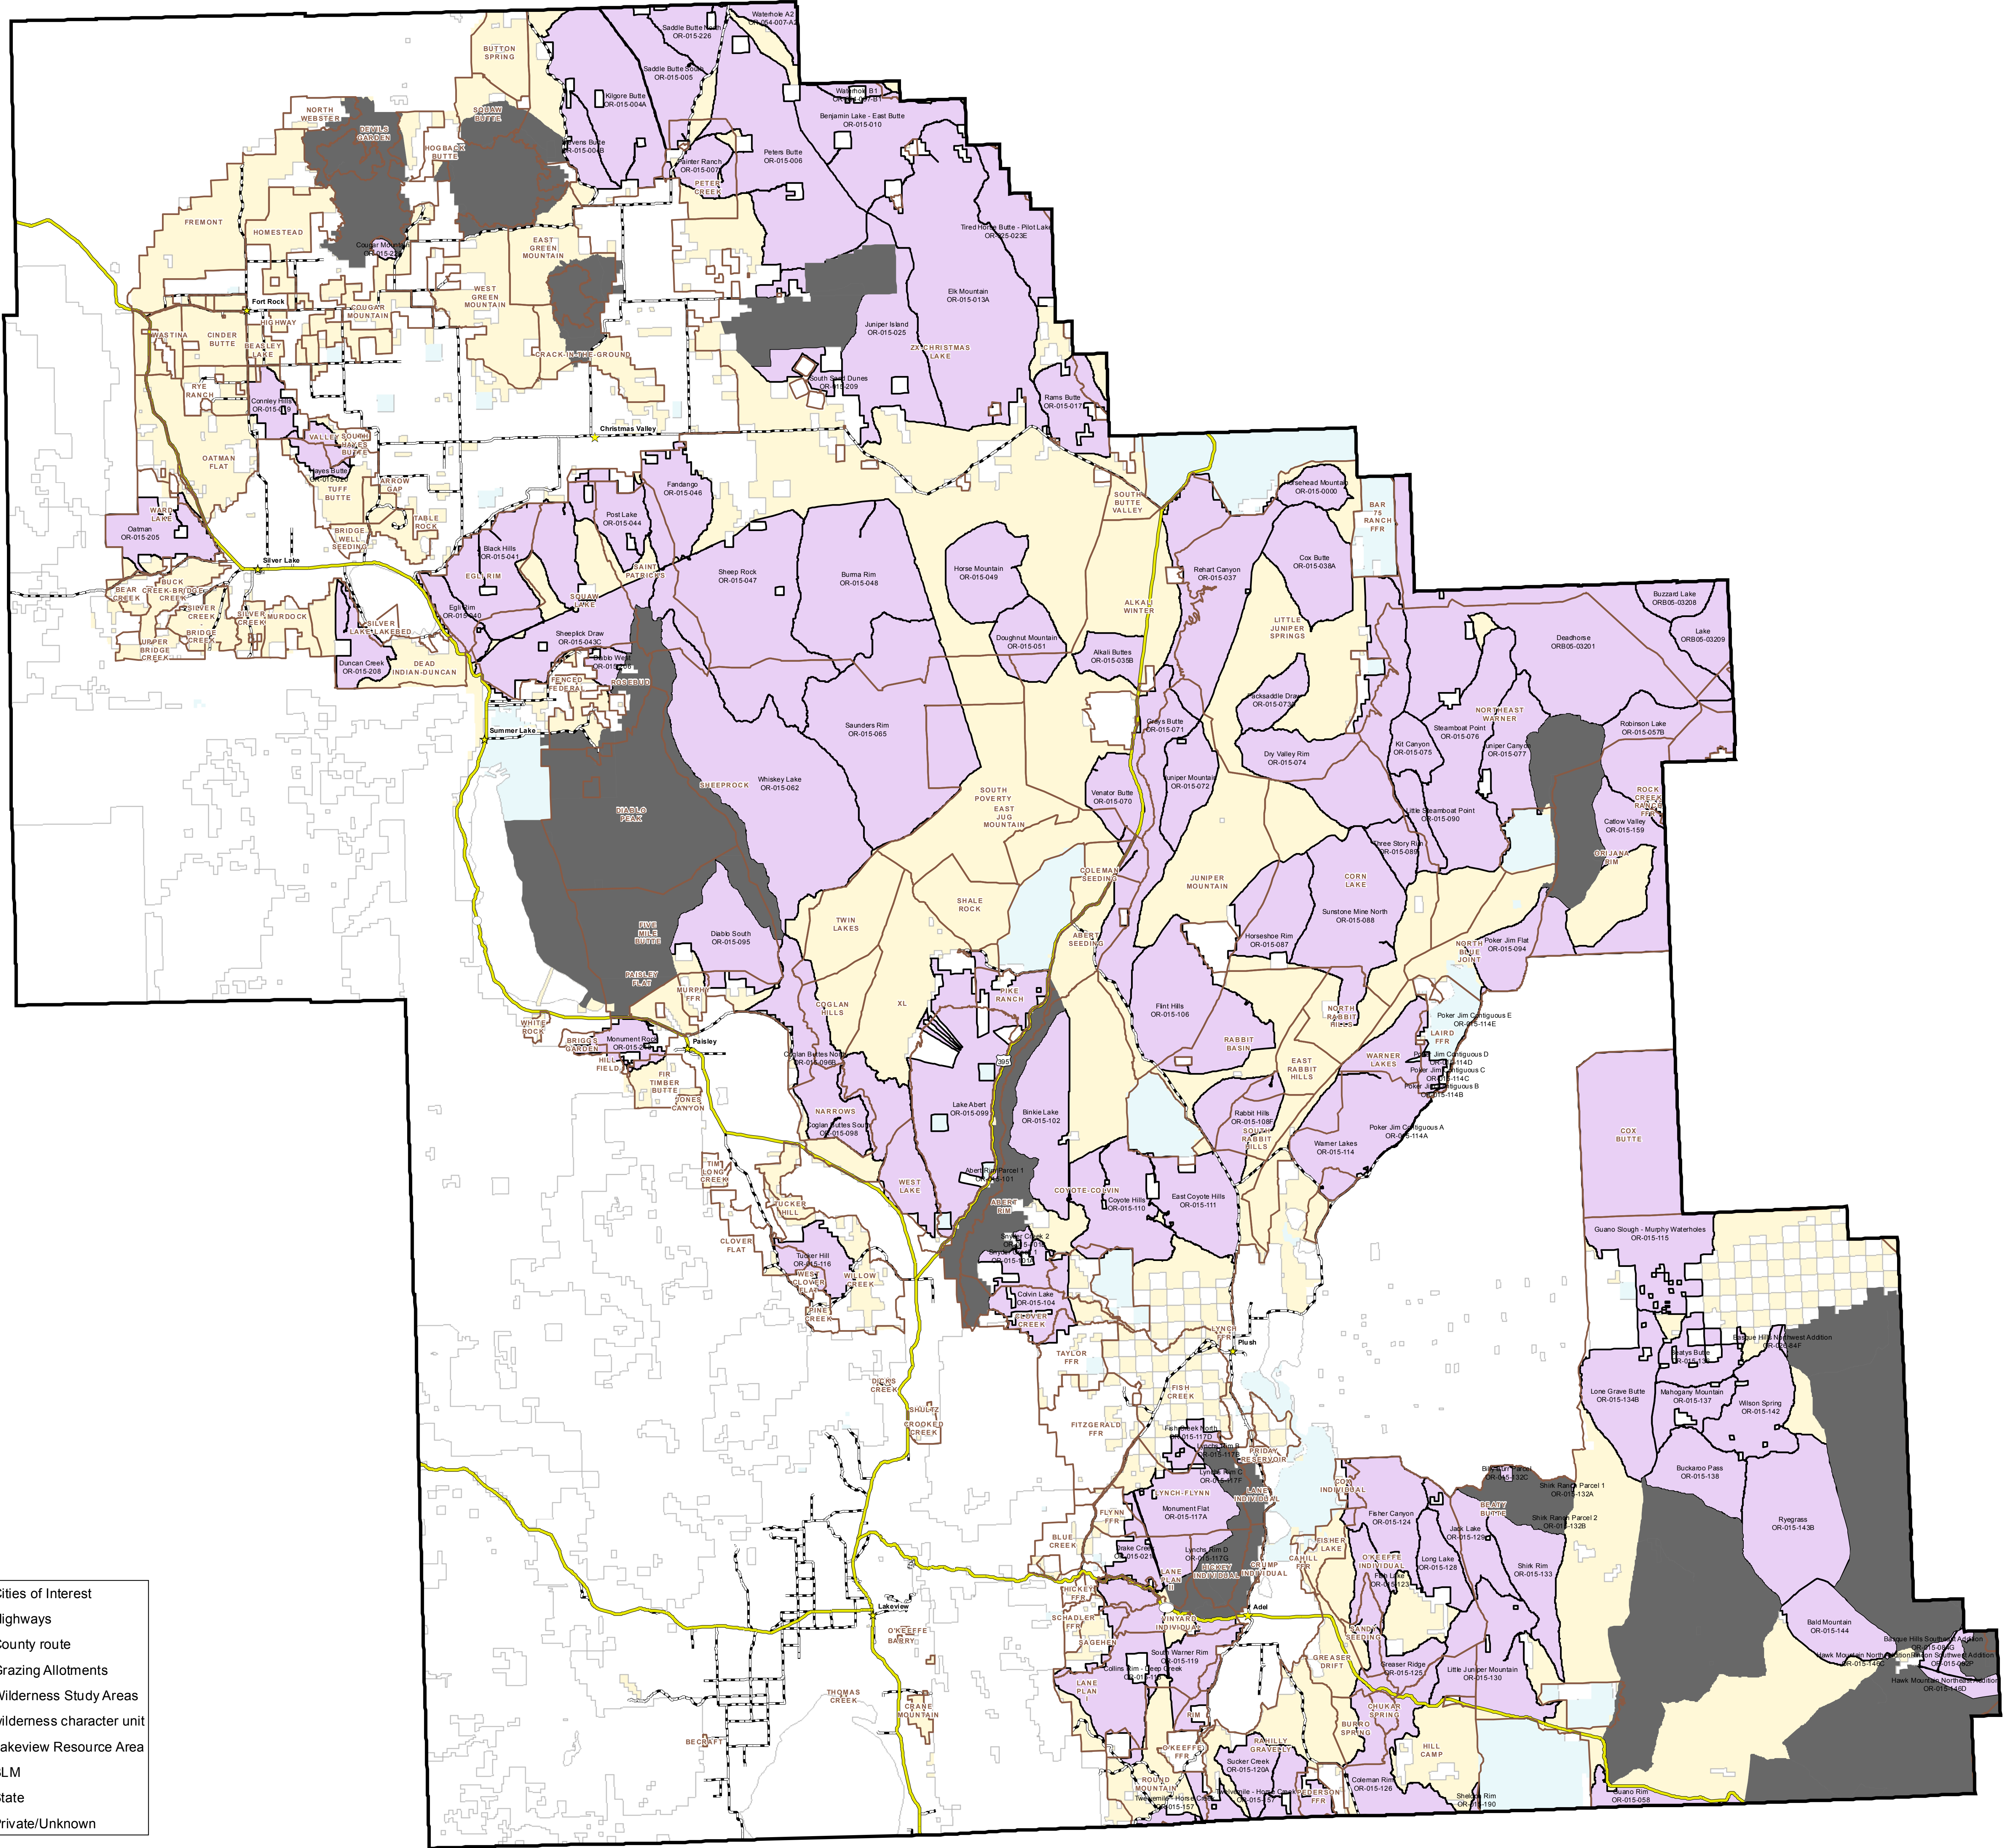

Lands with Wilderness Characteristics 2018

- ★ Cities of Interest
- Highways
- County route
- ▭ Grazing Allotments
- ▭ Wilderness Study Areas
- ▭ wilderness character unit
- ▭ Lakeview Resource Area
- ▭ BLM
- ▭ State
- ▭ Private/Unknown