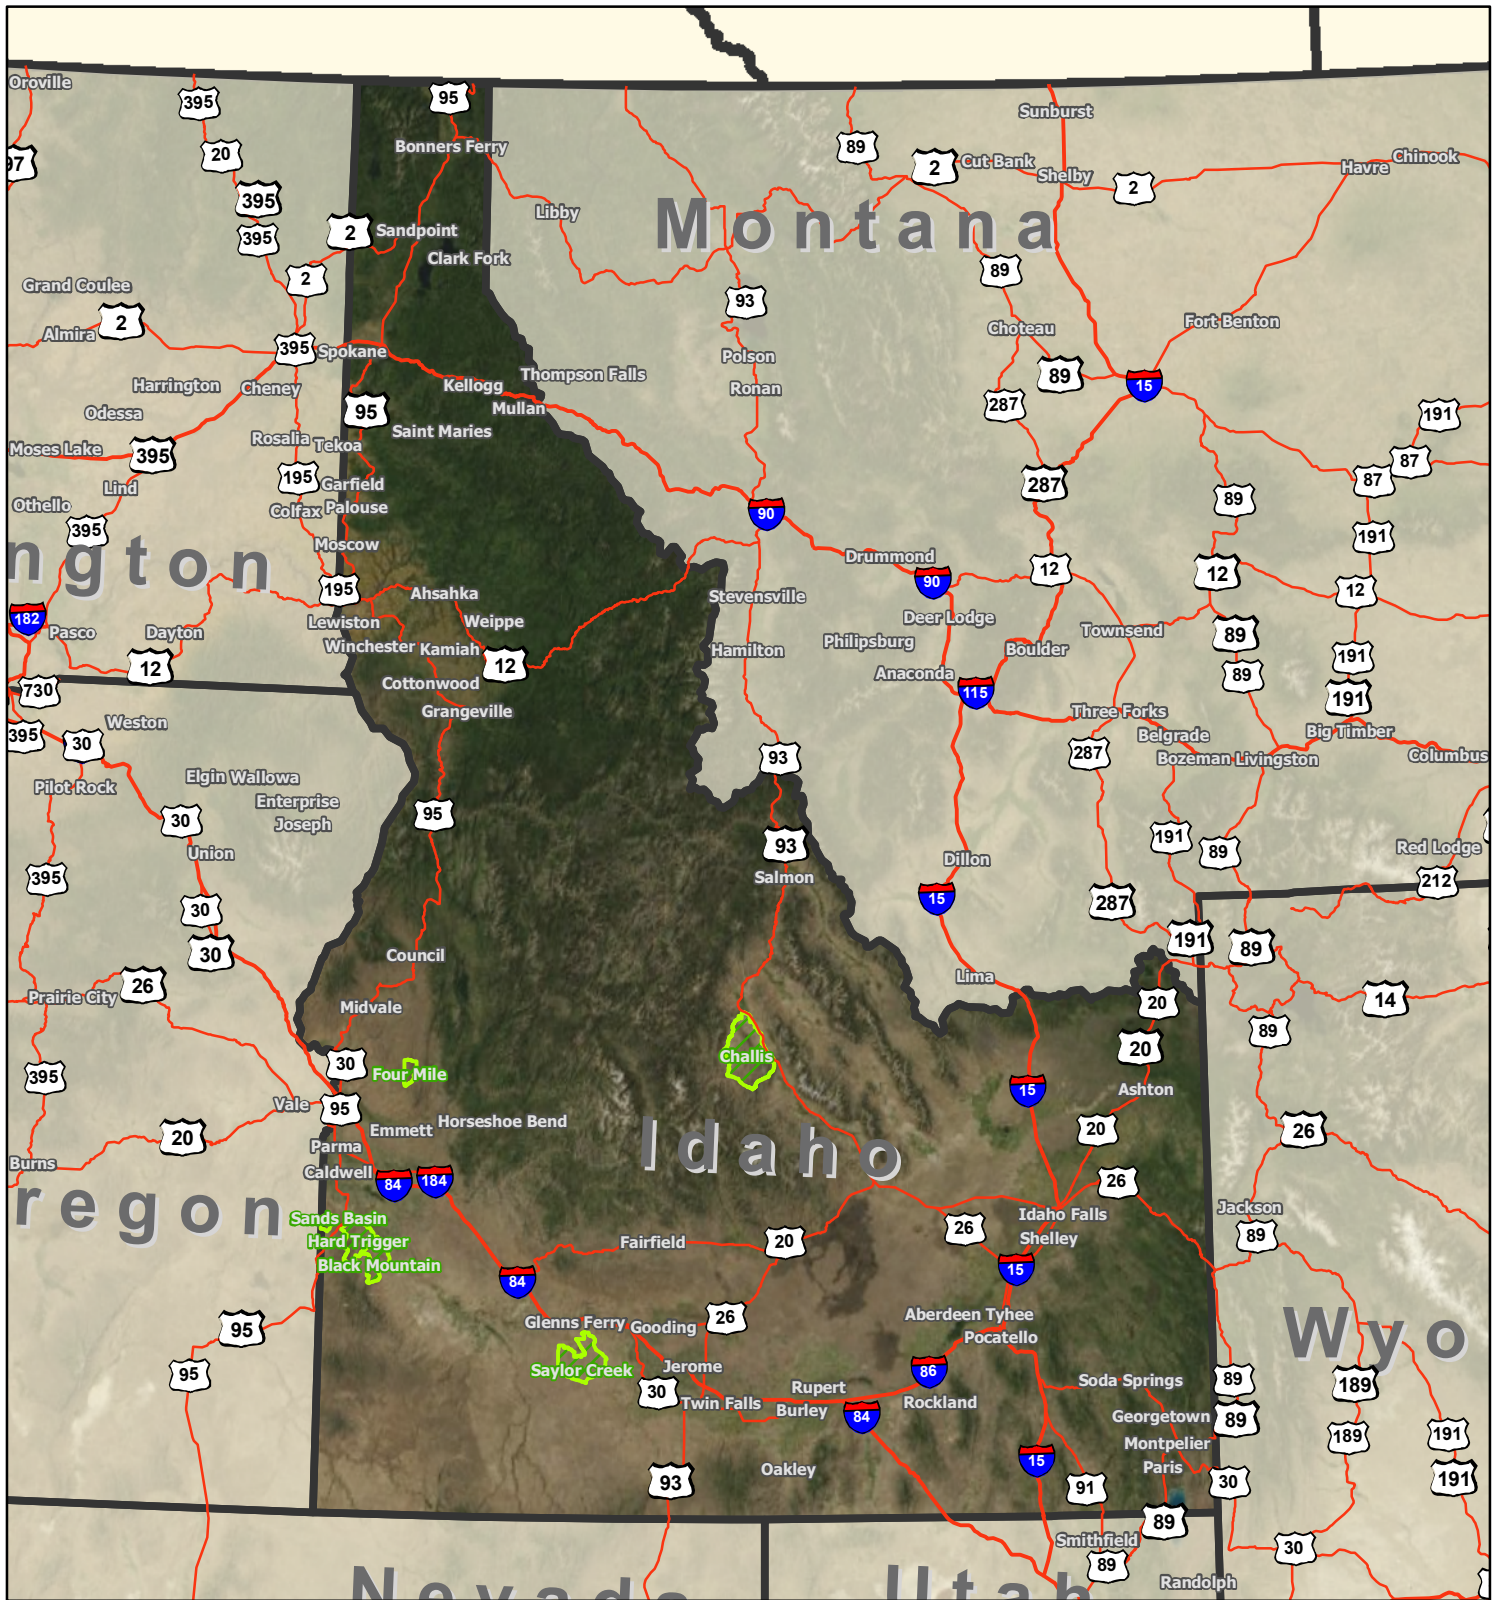

Herd Management Areas Idaho

Legend

-  Herd Mgt Areas
-  Interstates
-  US Highways

Herd Management Areas (HMA) may be established in those Herd Areas, within which wild horses and burros can be managed for the long-term. HMAs are designated through the Land Use Planning process for the maintenance of wild horse and burro herds.

This map data set was last updated in August, 2009 and may occasionally be updated as needed. BLM Field Offices are responsible for the determination of herd area and herd management area boundaries. Users of this data may contact the appropriate administrative Field Office to determine if the map data is current.