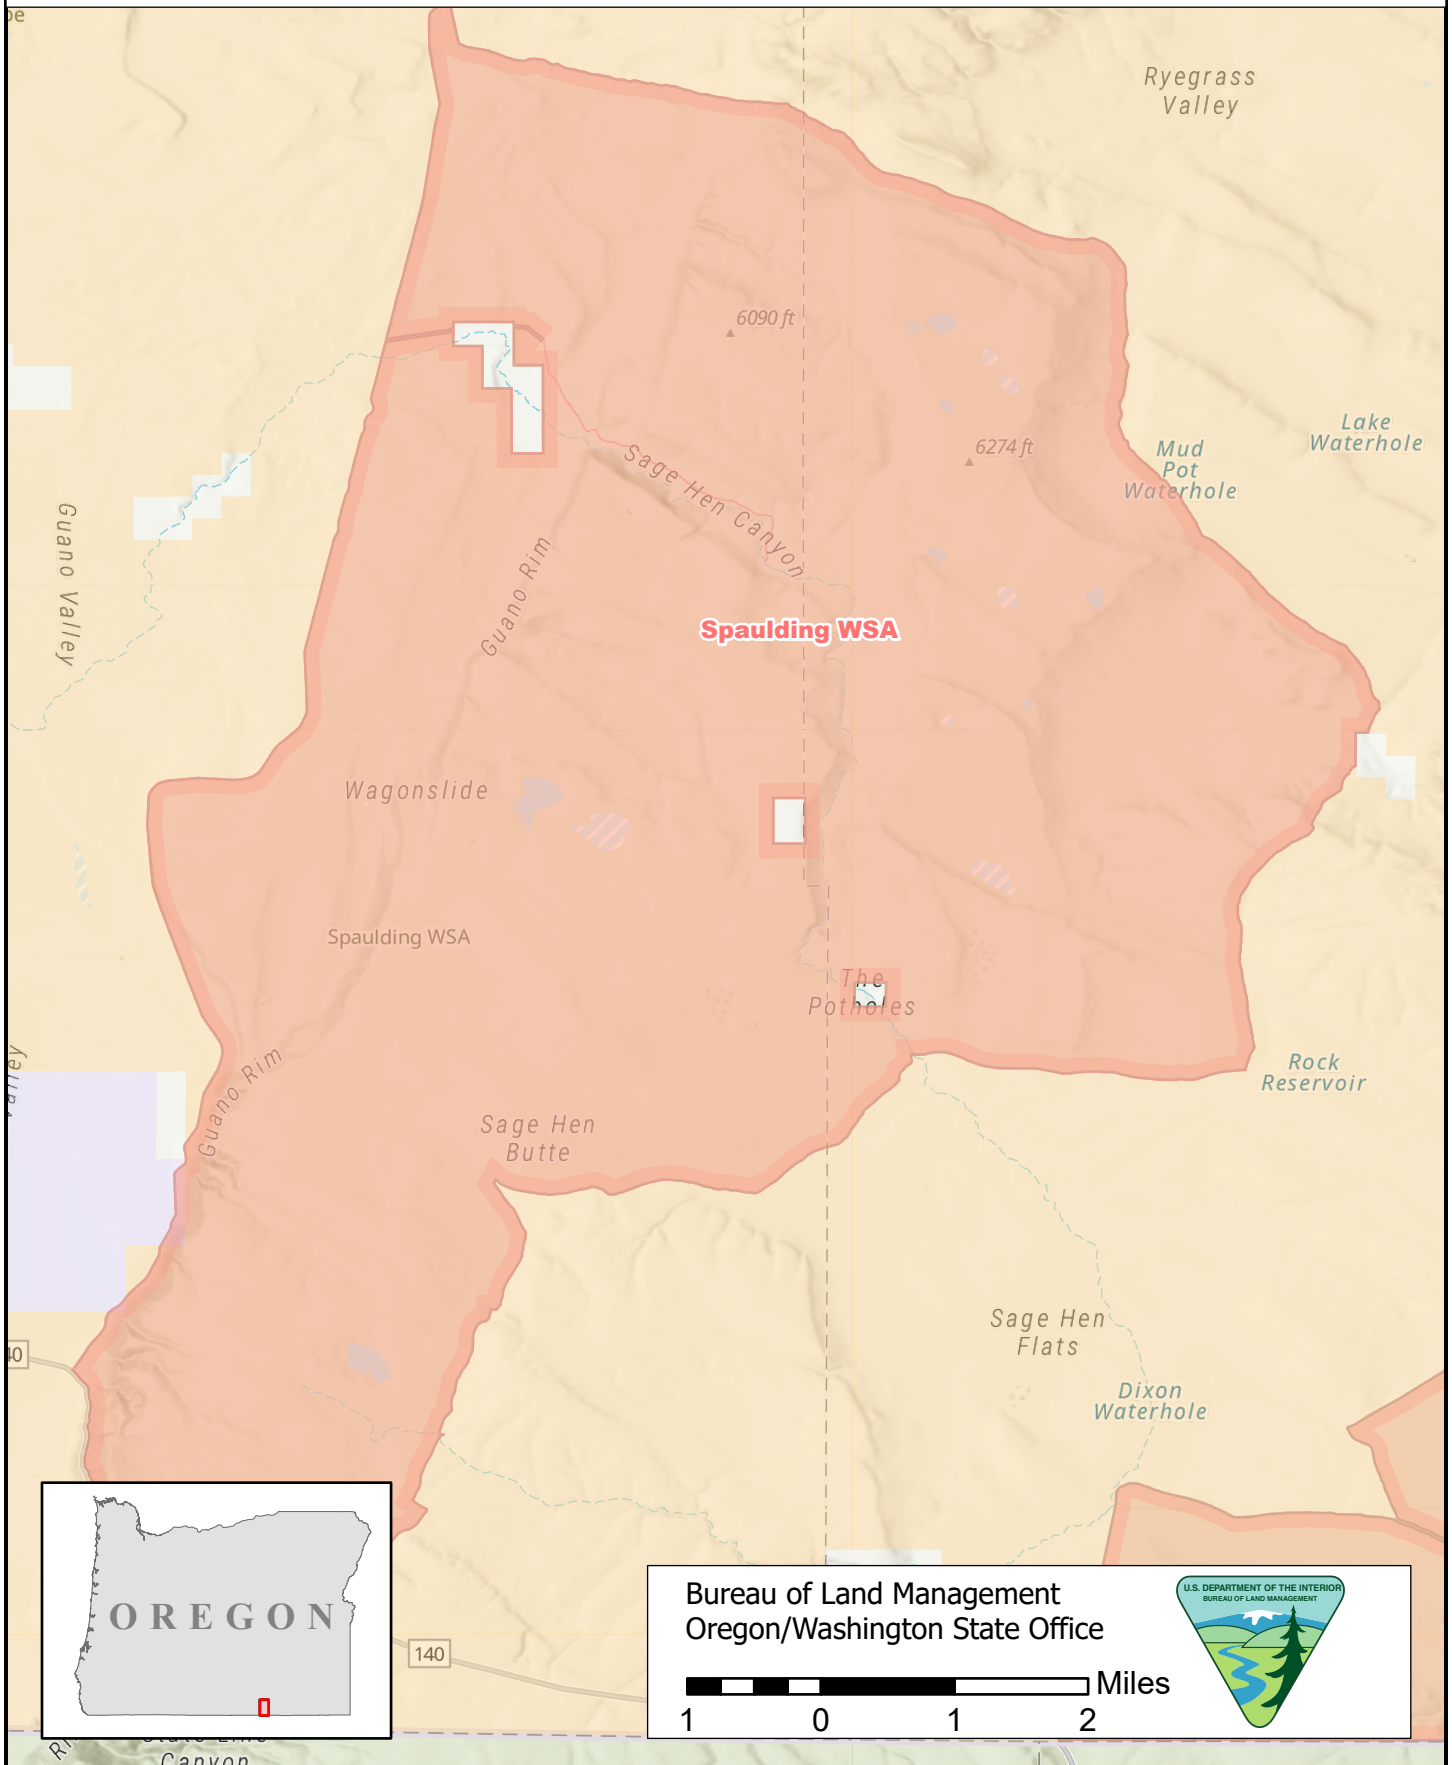

Spaulding WSA

Bureau of Land Management
Oregon/Washington State Office

1 0 1 2 Miles

U.S. DEPARTMENT OF THE INTERIOR
BUREAU OF LAND MANAGEMENT