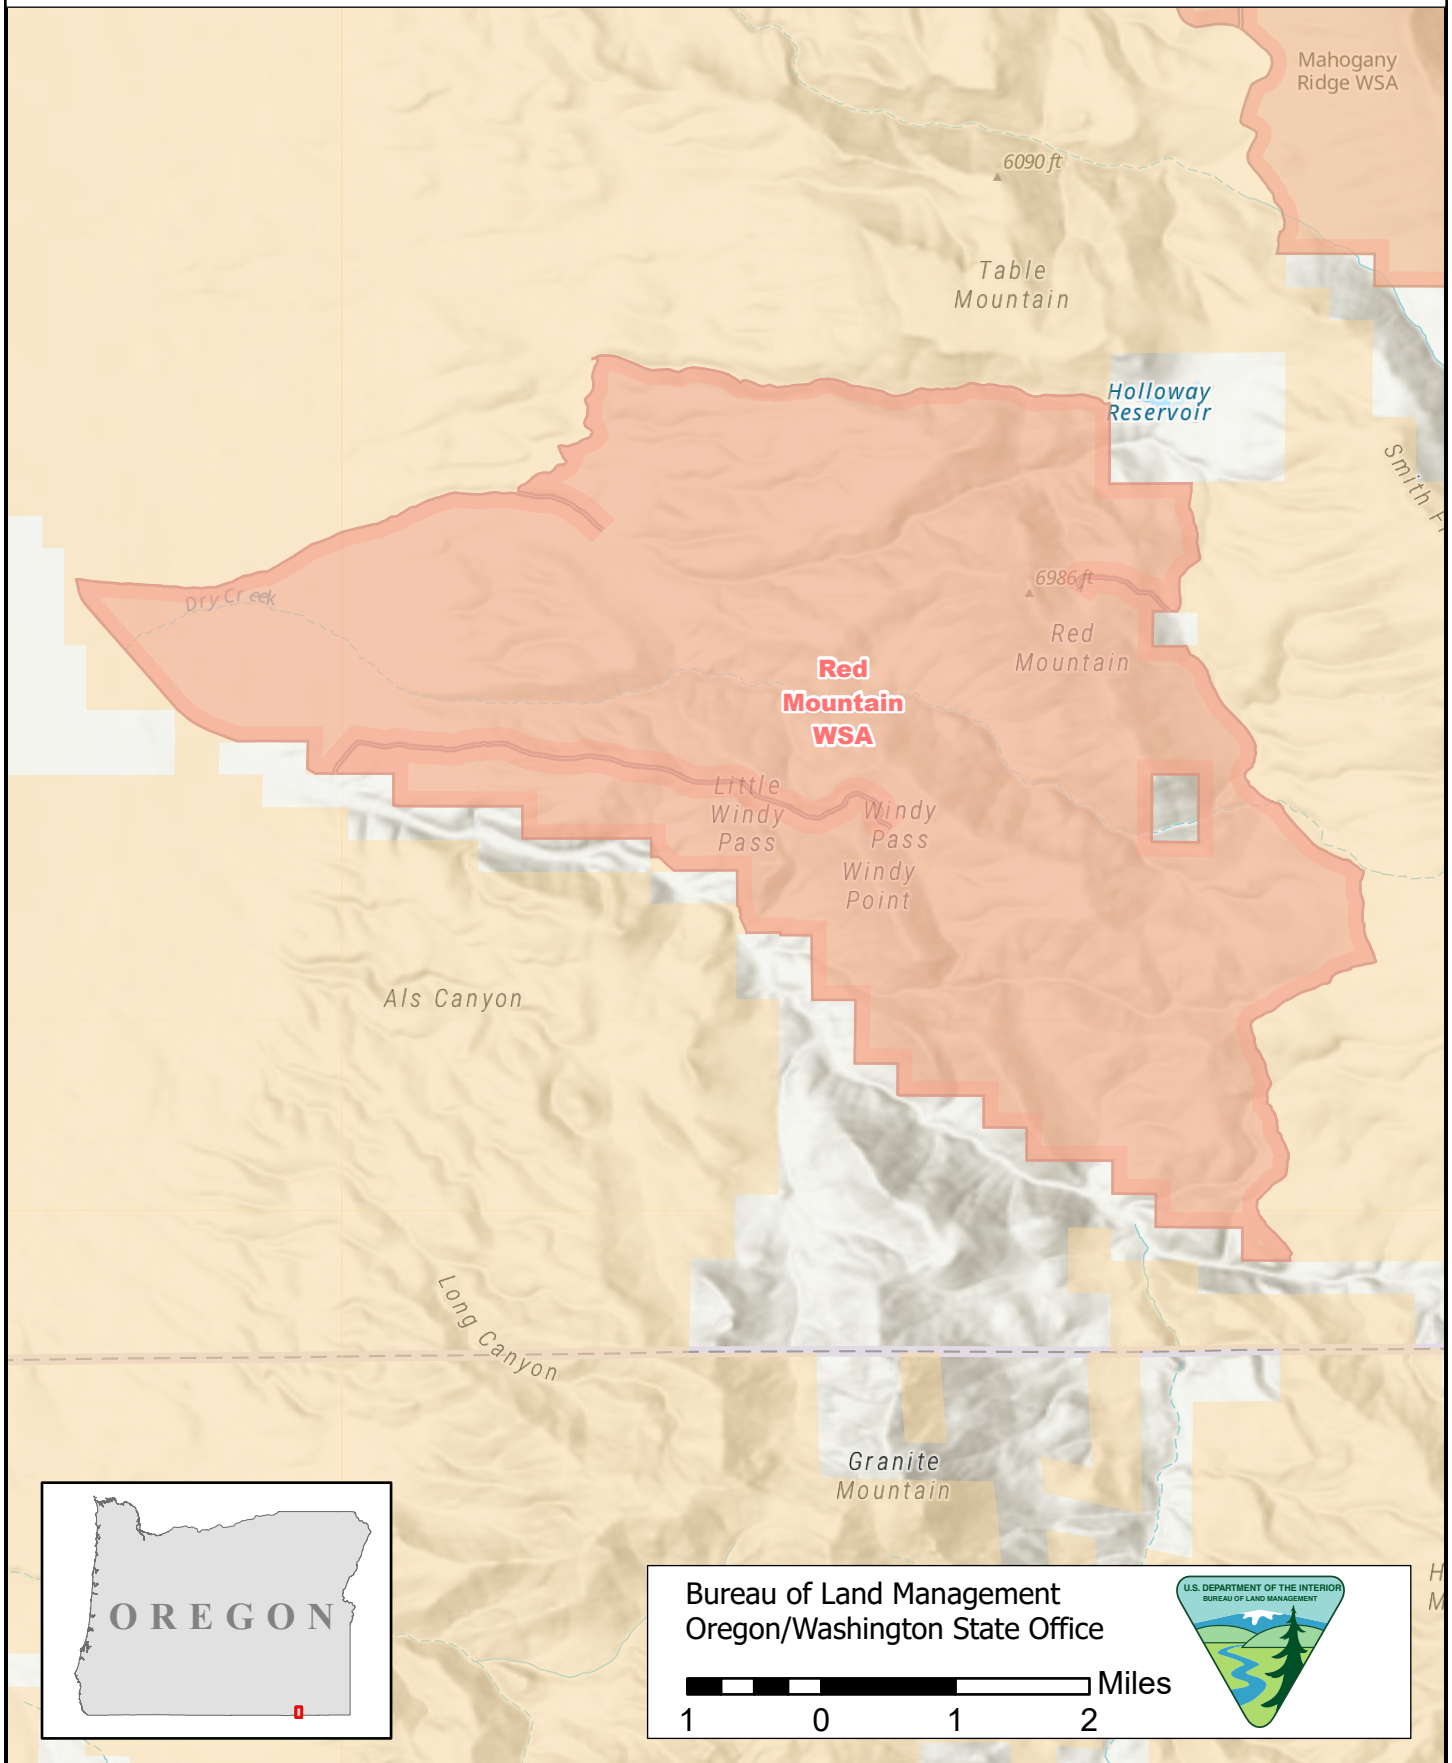

# Red Mountain WSA

Bureau of Land Management  
Oregon/Washington State Office

1 0 1 2 Miles

U.S. DEPARTMENT OF THE INTERIOR  
BUREAU OF LAND MANAGEMENT