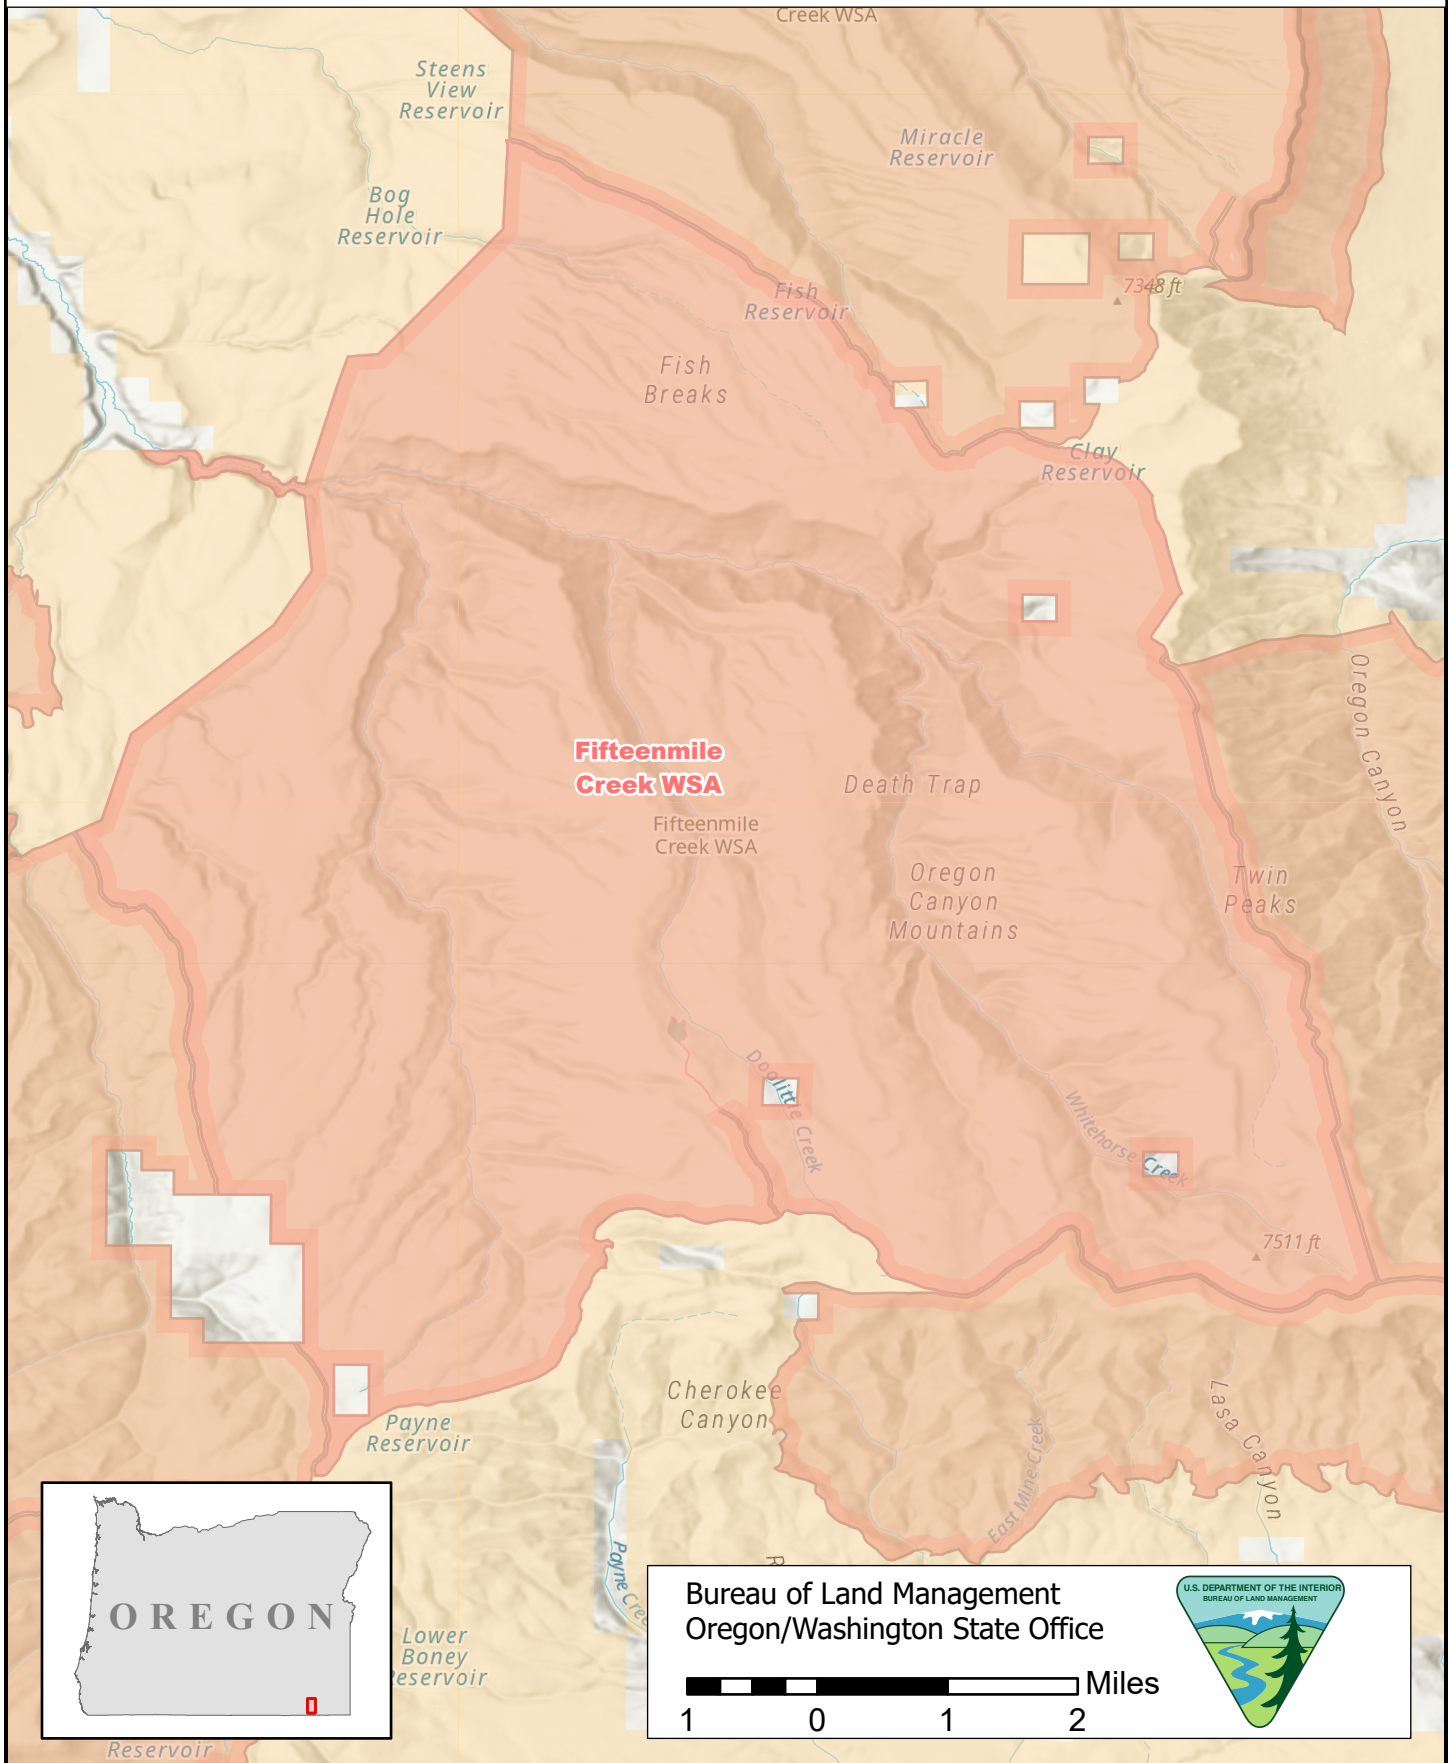

Fifteenmile Creek WSA

Bureau of Land Management
Oregon/Washington State Office

1 0 1 2 Miles

The logo for the Bureau of Land Management, featuring a stylized landscape with a mountain, a river, and a tree, enclosed in a shield shape. Above the logo, it reads 'U.S. DEPARTMENT OF THE INTERIOR' and 'BUREAU OF LAND MANAGEMENT'.