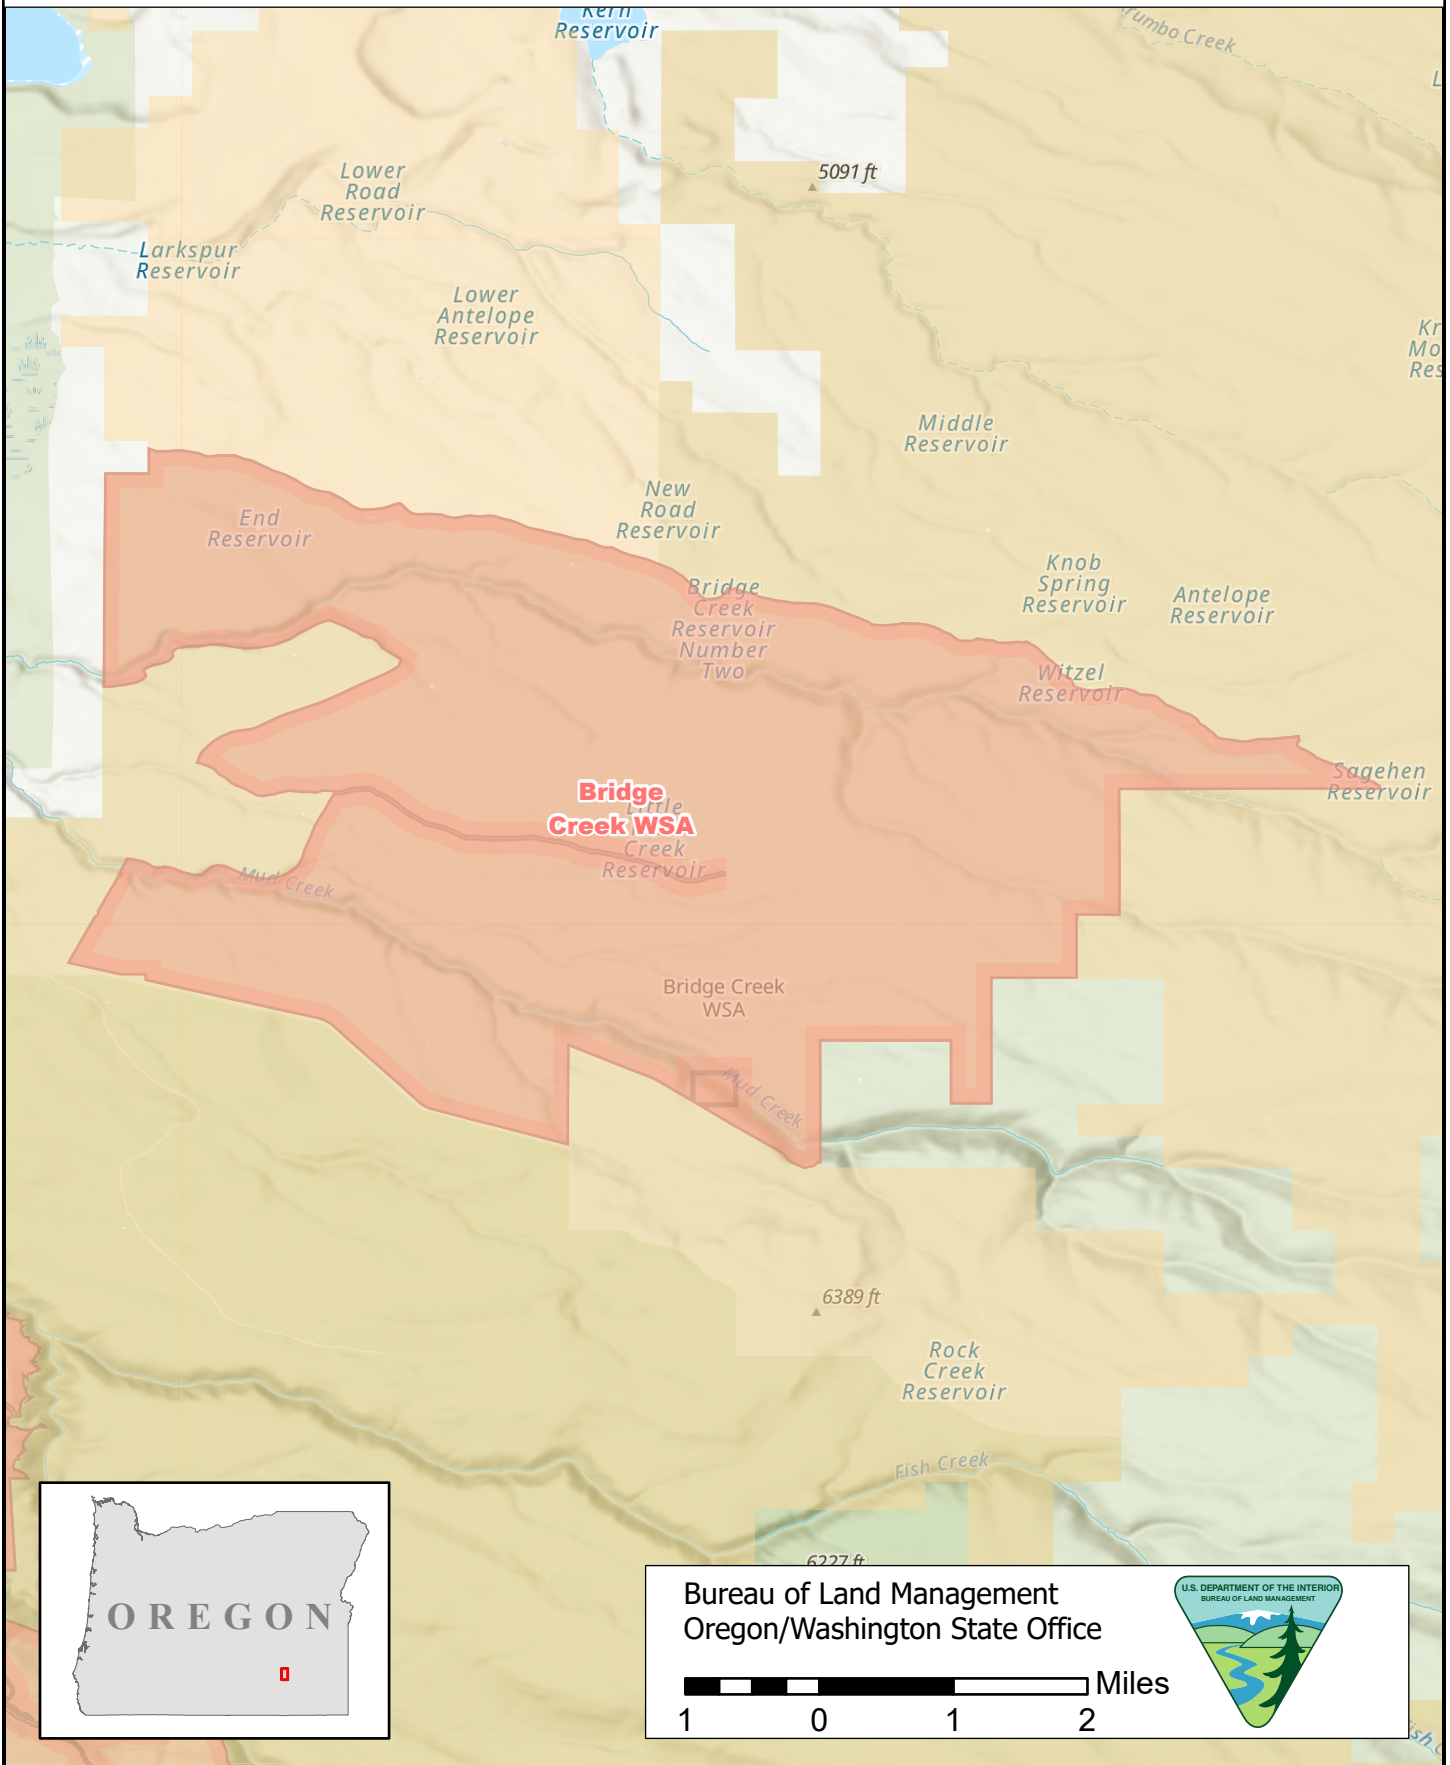

Bridge Creek WSA

Bureau of Land Management
Oregon/Washington State Office

1 0 1 2 Miles

U.S. DEPARTMENT OF THE INTERIOR
BUREAU OF LAND MANAGEMENT