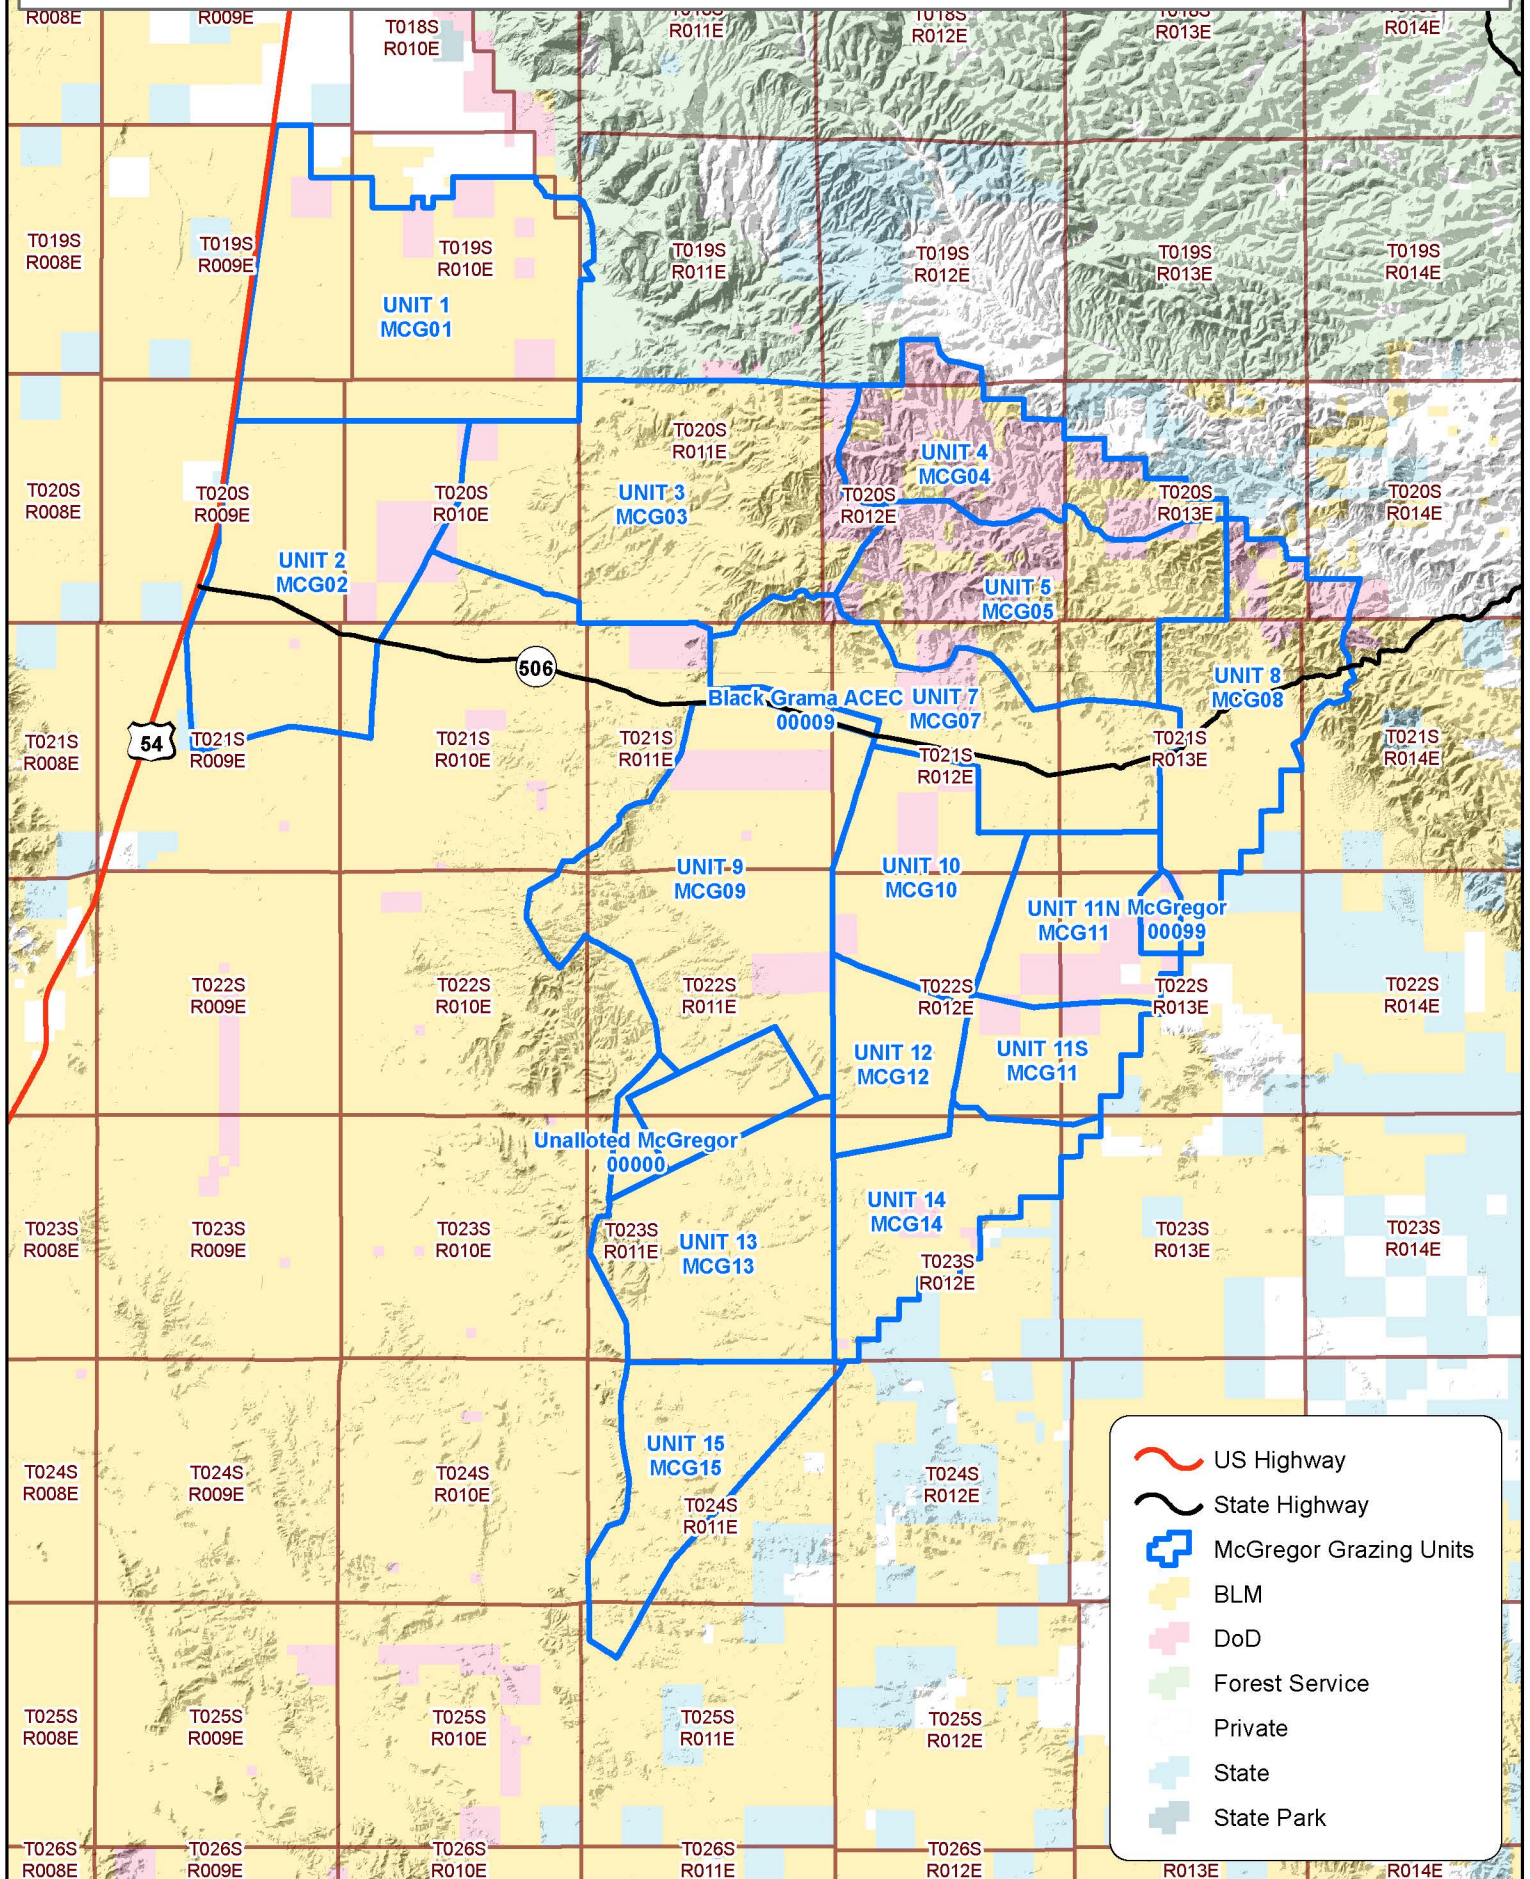

McGregor Range Grazing Units

	US Highway
	State Highway
	McGregor Grazing Units
	BLM
	DoD
	Forest Service
	Private
	State
	State Park