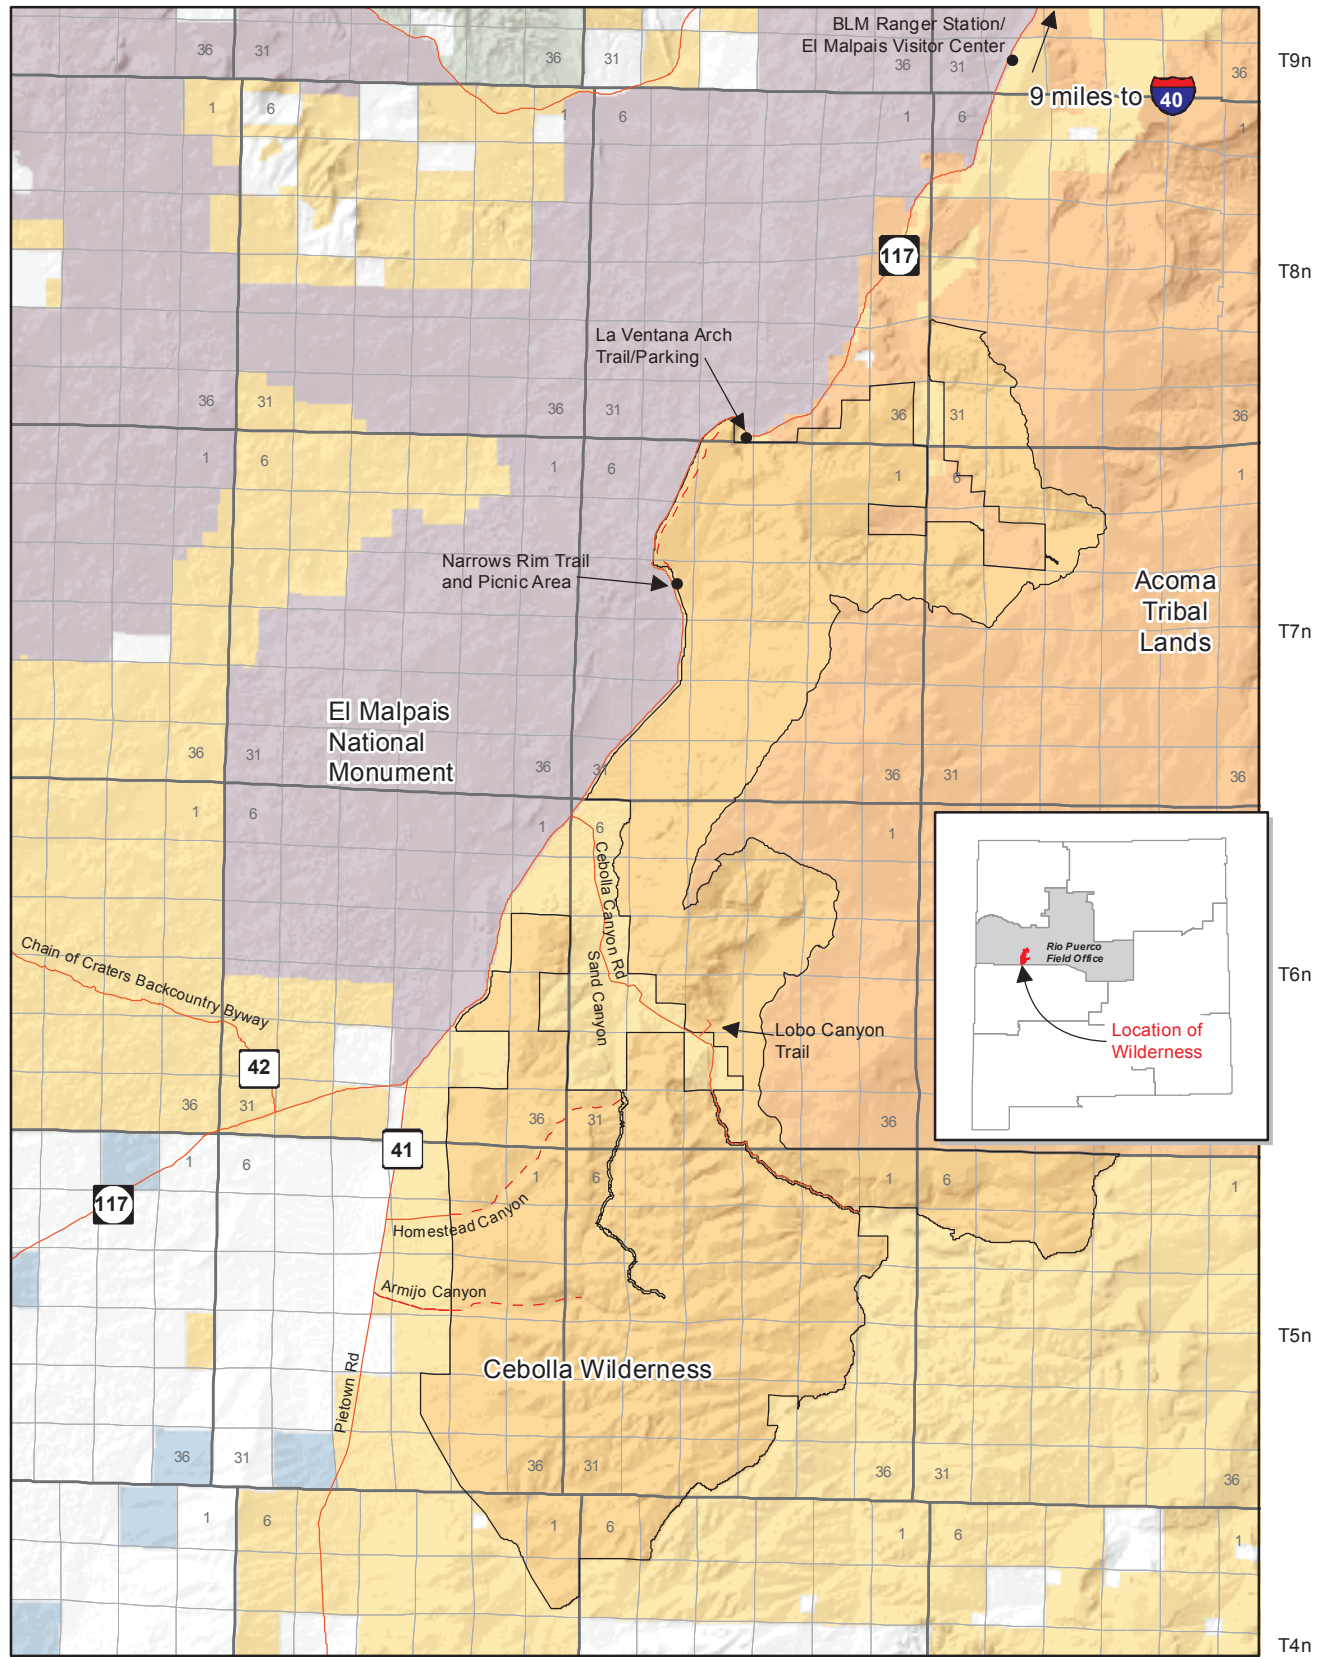

Cebolla Wilderness

Cebolla Wilderness	Bureau of Land Management	State Highway	
Forest Service	County Road	Trail	
National Park Service	Private		<p>No warranty is made by the Bureau of Land Management as to the accuracy, reliability, or completeness of these data for individual use or aggregate use with other data, or for purposes not intended by BLM. Spatial information may not meet National Map Accuracy Standards. This information may be updated without notification.</p> <p>Produced by the BLM New Mexico State Office Geographic Sciences Team Santa Fe, New Mexico</p>
State			
Tribal			